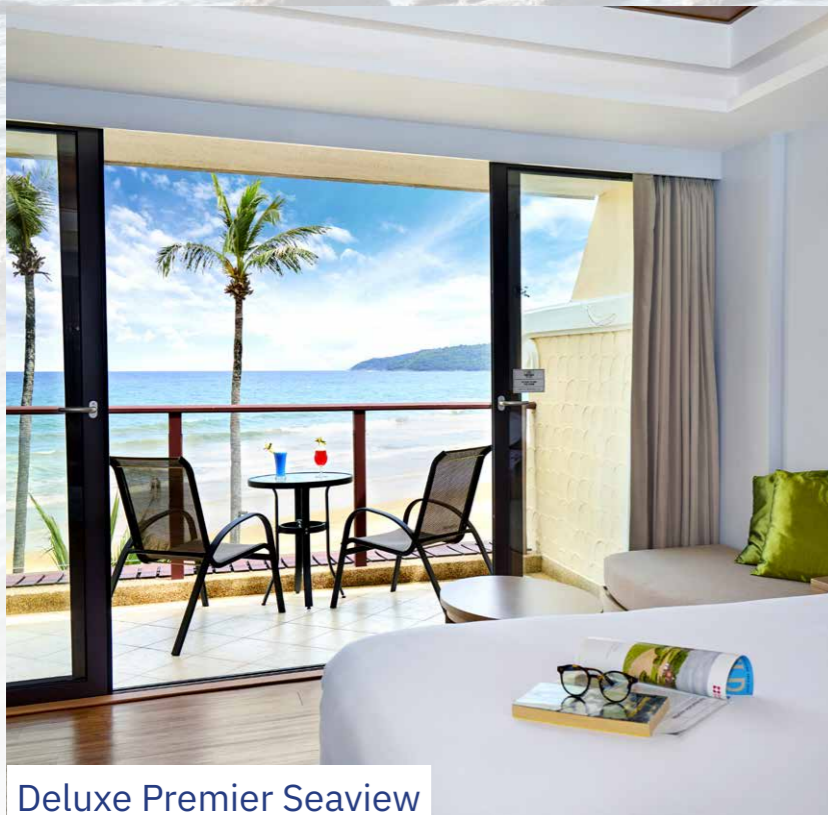

Beyond Karon
Phuket, Thailand

UNIQUE SELLING POINT

Directly on the beach: Right on the beach, with a picturesque appeal amidst a sandy peninsula at the corner of Karon Beach.

All room are sea view: Commanding magnificent views of the Andaman sea from every room.

Adult only concept: Perfect for Honeymooners wanting to create that special moment.

Deluxe

Deluxe Pool

Deluxe Premier Seaview

Seaview Suite

BEYOND KARON ROOM

Accommodation: 81
Room Type: 6

Room Type	Unit	Sqm	Person A
Deluxe	5	34	2
Deluxe Pool	18	34	2
Deluxe Seaview	27	34	2
Deluxe Premier Seaview	29	34	2
Junior Suite	1	54	2
Seaview Suite	1	59	2