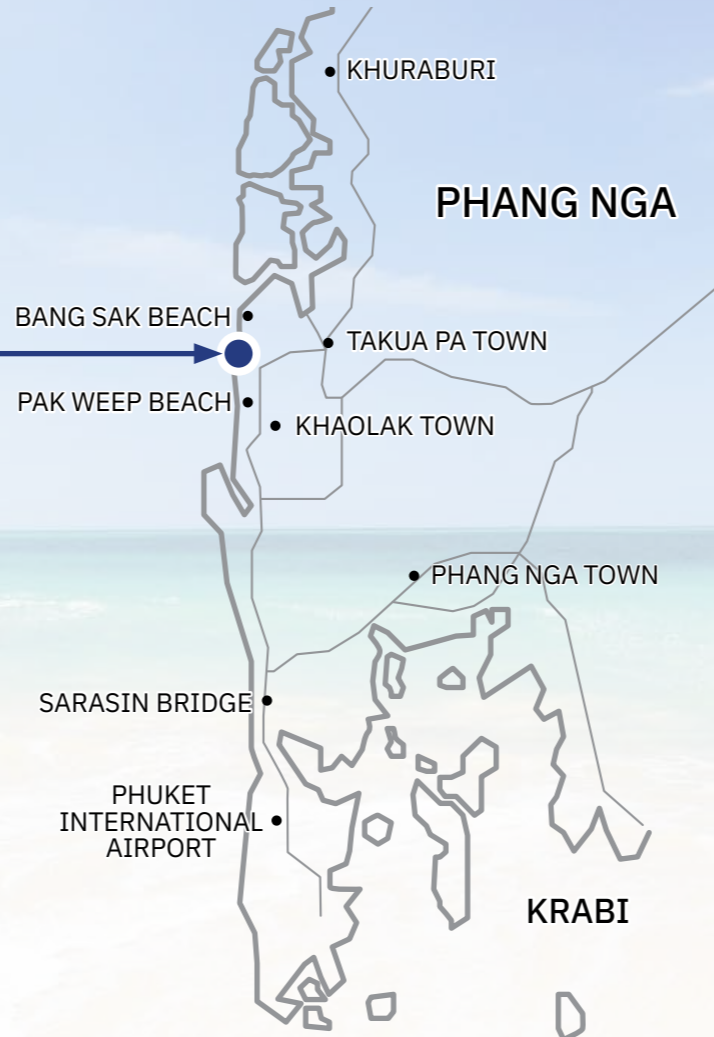

**Beyond Khaolak**  
Phang Nga , Thailand

## LOCATION

Beyond Khaolak offers 177 elegantly relaxed and spacious stand-alone villas, just 15 minutes' drive from Khaolak town, 75 minutes scenic drive from Phuket International Airport and offering access to world-class diving and the mountains of Thailand's most bio-diverse national park, Khao Sok.

### POINT OF INTEREST

POINT OF INTEREST	km	min
Similan Islands	70	43
Khao Sok National Park	53.6	51
Tatchai & Surin Islands	81	50
Khaolak Town	6.3	7
Phuket city	112	127

Phuket International Airport

88.5 km

# Beyond Khaolak

Phang Nga, Thailand