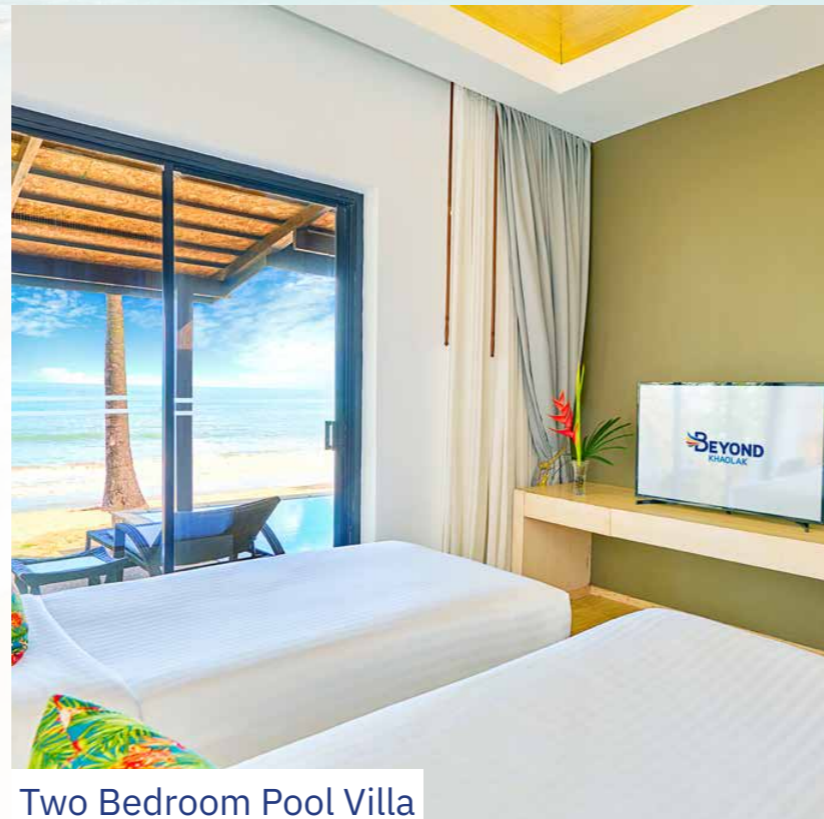

Two Bedroom Pool Villa

**BEYOND KHAOLAK ROOM**

Accommodation: 177  
Room Type: 6

Room Type	Unit	Sqm	Person A
Villa Garden	96	64	3
Villa Premier	52	64	3
Villa Elite with Jacuzzi	14	78	2
Villa Elite with Private Pool	10	78	2
One Bedroom Pool Villa	3	114	2
Two Bedroom Pool Villa	2	204	4