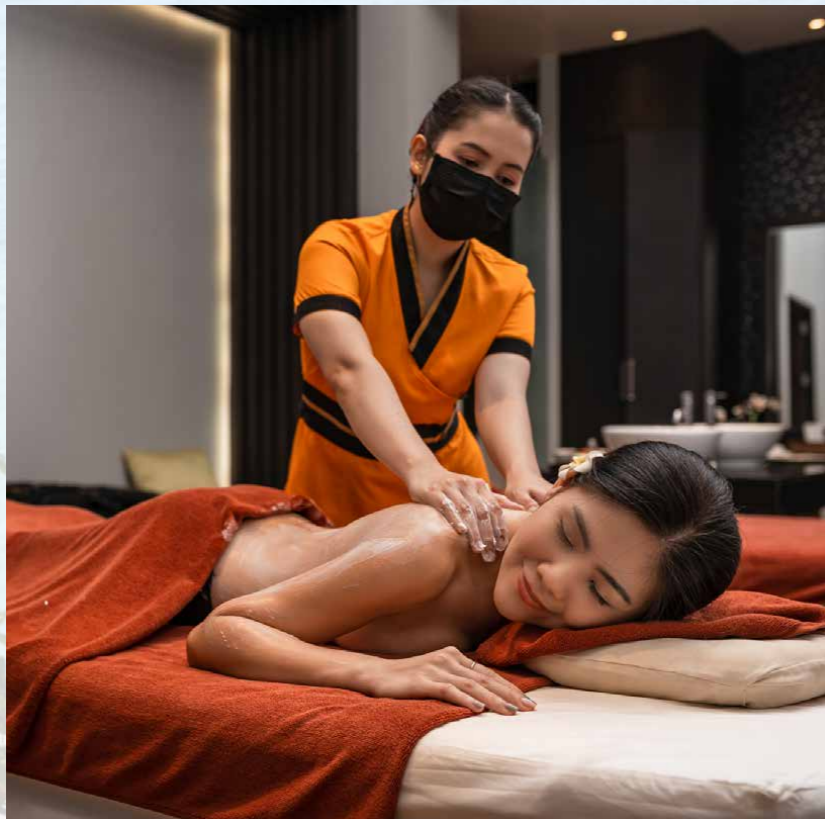

FACILITY

FACILITY	Opening Time			Seat
FOOD & BEVERAGE				
Beyond Café	06:30	-	10:00	160
At Beach Bar and Restaurant	11:00	-	22:30	69
Pool Bar	15:00	-	17:00	-
HEALTH & ACTIVITY				
Kanda Spa	09:30	-	18:30	-
Fitness Centre	07:00	-	20:00	-
Swimming Pool	07:00	-	19:00	-