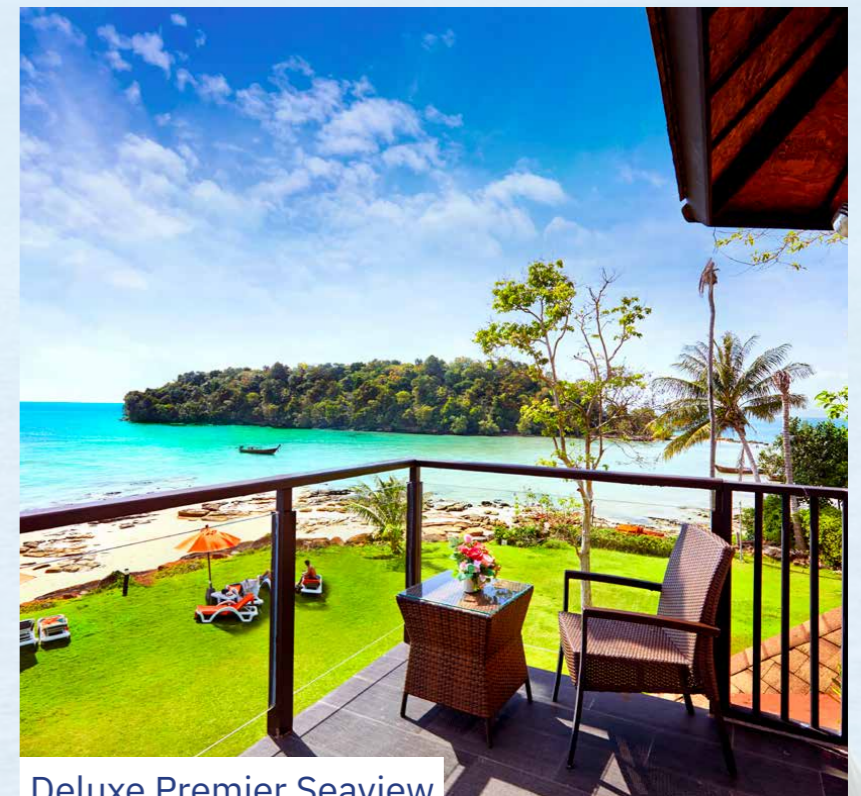

Deluxe Premier Seaview