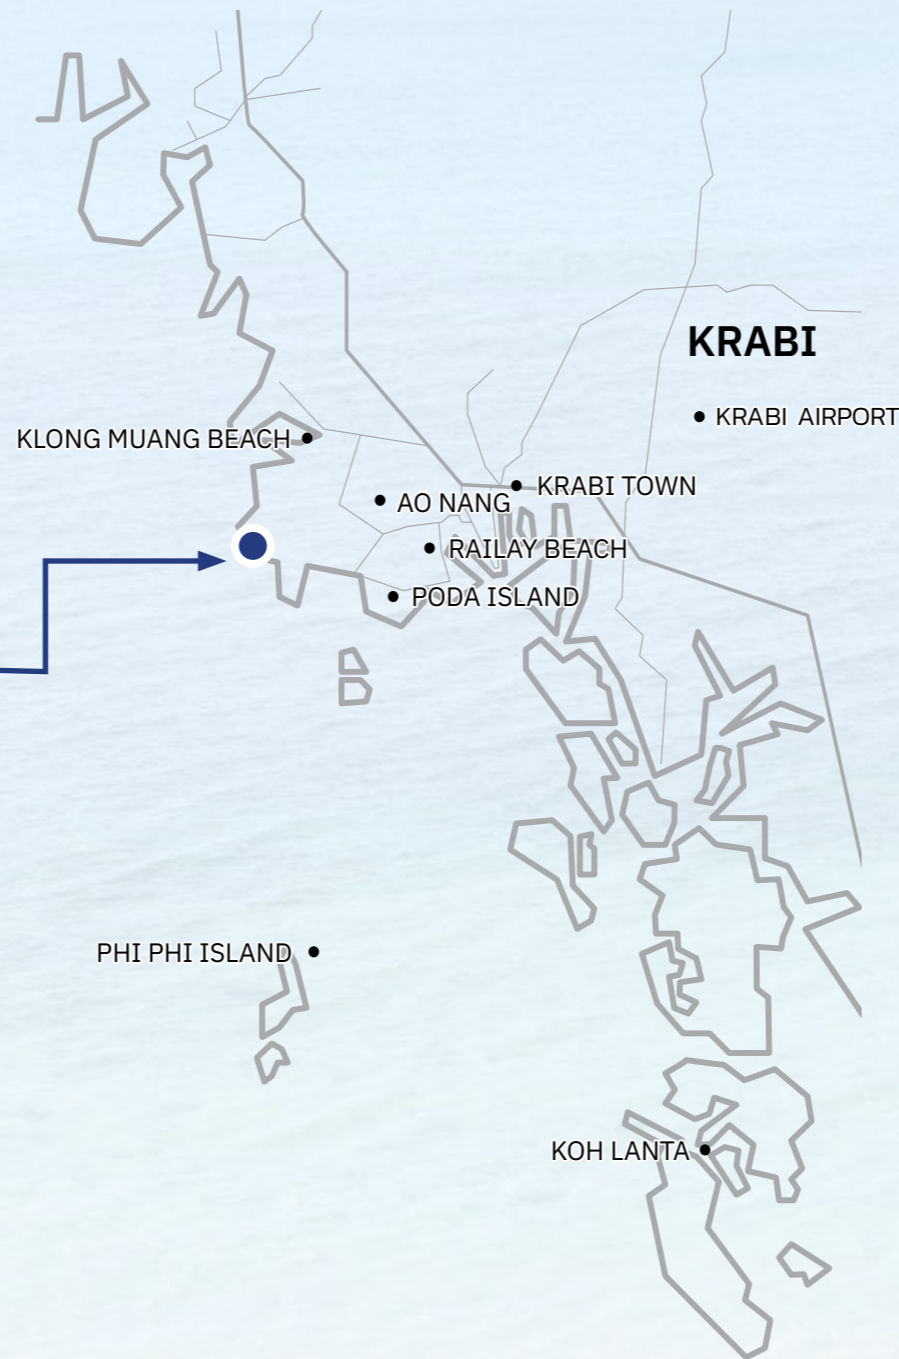

Beyond Krabi
Krabi, Thailand

LOCATION

Beyond Krabi is a perfect jumping off point for island hopping and Andaman explorations, offering myriad activities from water sports to shopping expeditions in nearby Krabi town and Ao Nang.

POINT OF INTEREST	km	min
Phi Phi Island	43	27
Krabi Town	21.6	27
Ao Nang	14.8	19
Nopparathara National Park	8.6	12

Krabi International Airport

32.5 km

37 min

Car/Van

HOTEL DETAIL

Hotel Type	Beach Resort
Number of room(s)	129
Standard Check-in	15:00 hr
Standard Check-out	12:00 hr
Family Fun	Yes
MICE	Yes
Distance from the beach	On Beach

Beyond Krabi
Krabi, Thailand

UNIQUE SELLING POINT

Directly on the beach: Situated directly on the sands of Kong Muang Beach.

Spa concept beach resort: The whole resort has applied a “Spa” concept focusing on enhancing the 5 senses within the resort.