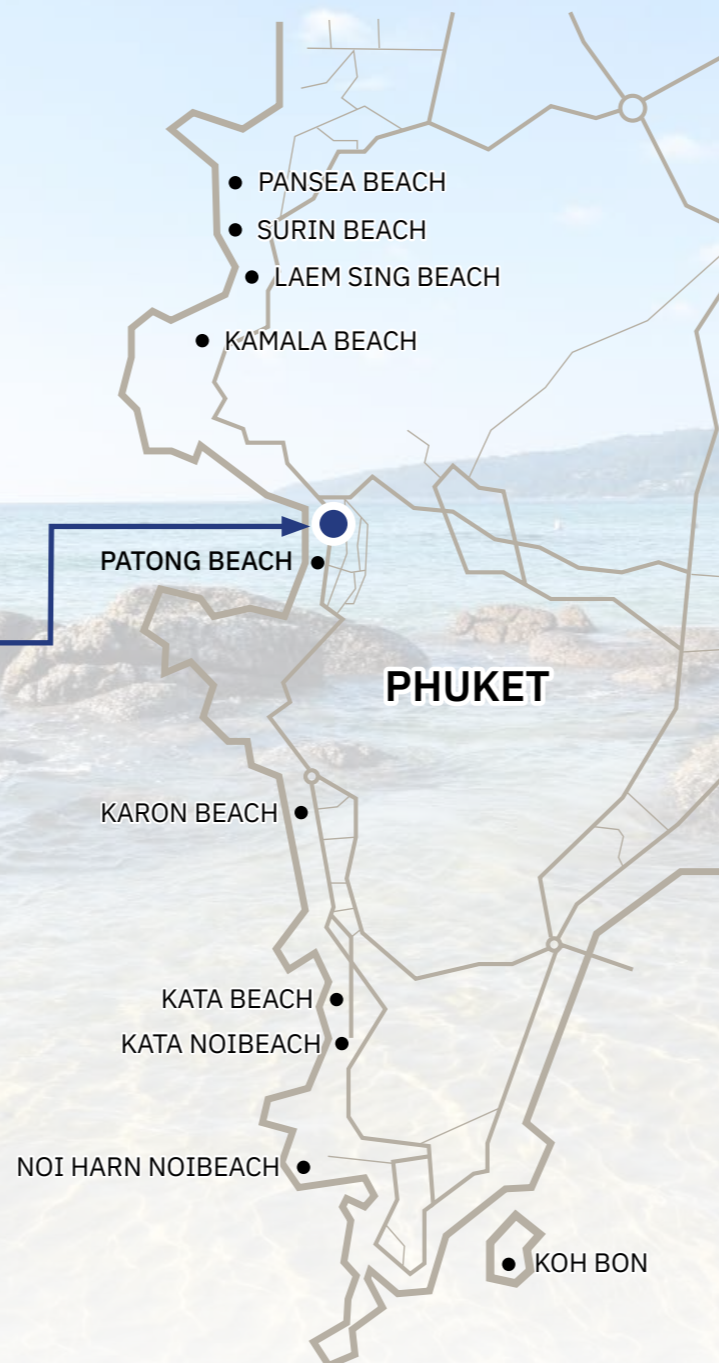

Beyond Patong
Phuket, Thailand

LOCATION

Located in the centre of the leisure and shopping action at Patong, Phuket's premier beach resort.

POINT OF INTEREST

Patong Beach	walk	2 min
Bangla Street		10 min
Jungceylon		11 min

Phuket International Airport

40.4 km

1 hr 12 Min

Car/Van

HOTEL DETAIL

Hotel Type	Design Hotel
Number of room(s)	161
Standard Check-in	15:00 hr
Standard Check-out	12:00 hr
Family Fun	No
MICE	Yes
Distance from the beach	A few minute

UNIQUE SELLING POINT

Design: Uniquely designed to reflect themes of the sea at the centre of Patong.

Location: Patong Beach is one of the most popular destinations for its beautiful beach and famous nightlife in Phuket Thailand.

Directly on the beach: A few steps away from the sand at Patong Beach.

Convenient location: Entrance is on the main beach road leading to shopping areas.

Superior

Deluxe Premier

Deluxe

Deluxe

BEYOND PATONG ROOM