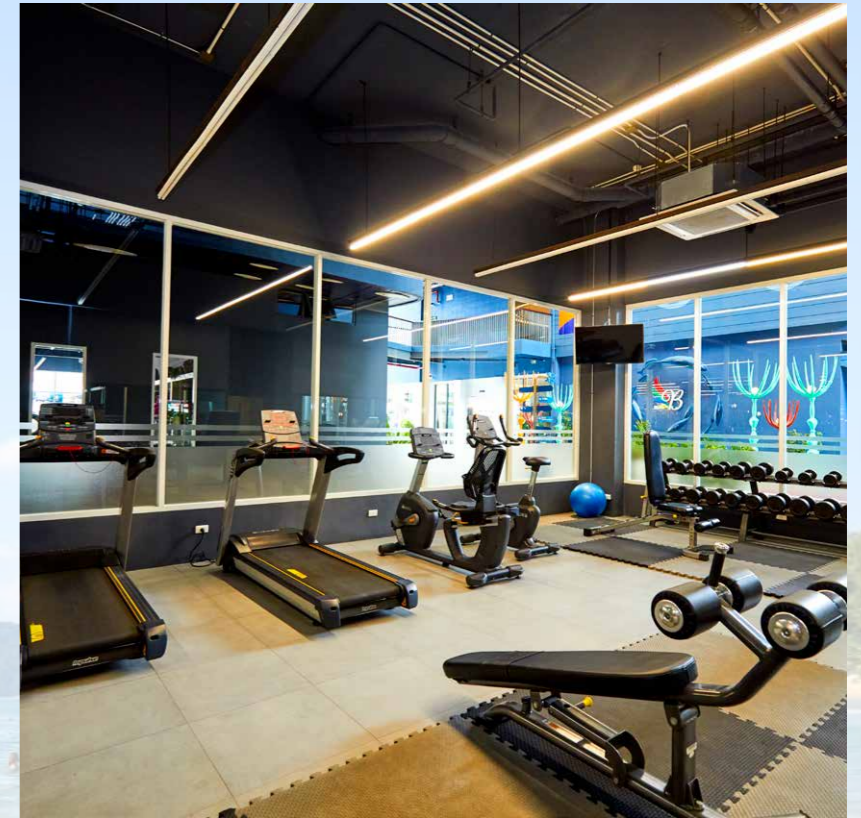

FACILITY

FACILITY	Opening Time			Seat
FOOD & BEVERAGE				
At Beyond Restaurant	06:30	-	13:00	44
Pool Bar	11:00	-	18:00	-
Beyond Night Market	18:00	-	00:00	-
HEALTH & ACTIVITY				
Fitness Centre	07:00	-	22:00	-
Swimming Pool	07:00	-	19:00	-
Thai Boxing (Traditional Muay Thai)				