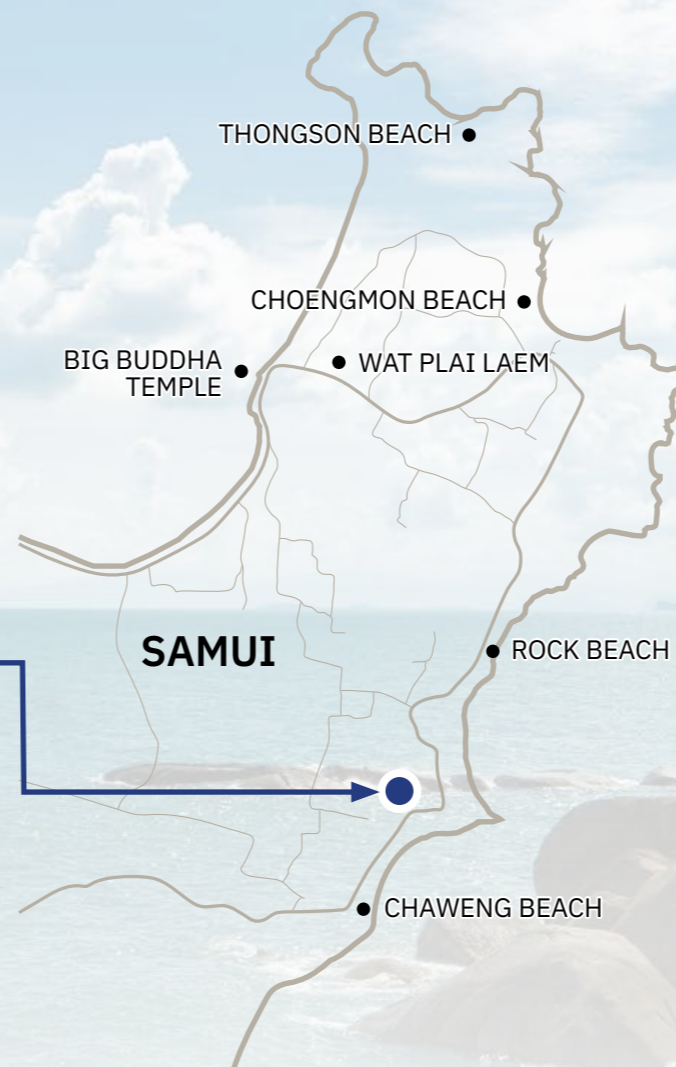

Beyond Samui  
Koh Samui , Surat Thani

## LOCATION

Located at the Northern end of Chaweng Beach, near the hustle and bustle of Koh Samui's entertainment center.

### POINT OF INTEREST

	km	min
Central Festival Samui	2.2	6
Big Buddha Temple	4.5	10
Hin Ta Hin Yai	15.1	28

Samui  
International  
Airport

3 km

8 min

Car/Van

BEYOND PATONG  
📍 PHUKET

PHUKET ORCHID  
RESORT & SPA  
📍 PHUKET

PHUKET

BEYOND KATA  
📍 PHUKET

BEYOND KRABI  
📍 KRABI

BEYOND KARON  
📍 PHUKET

PAMOOKKOO RESORT  
📍 PHUKET

ANDAMAN SEA