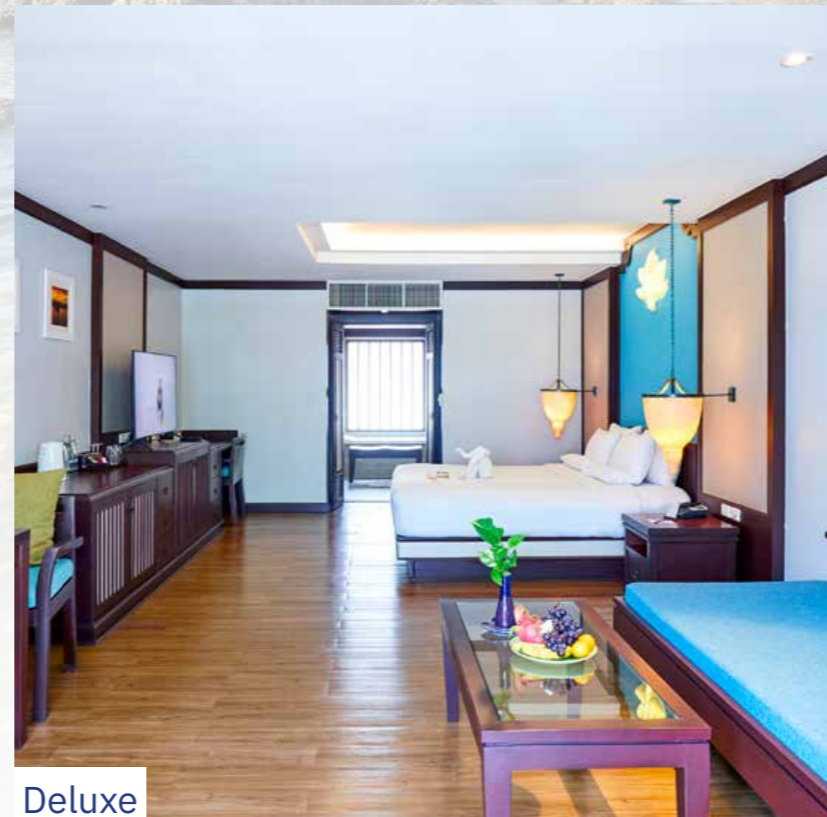

Deluxe

BEYOND SAMUI ROOM

Accommodation: 52
Room Type: 4

Room Type	Unit	Sqm	Person A+C
Deluxe	36	54	2
Family Room with Bunk Bed	8	55	4
Junior Suite	2	135	2
Two Bedroom Suite	6	135	4

Extra Bed: No

Child Policy:

- Child under 2 years of age, free of charge
- Child aged 12+ years counted as an adult