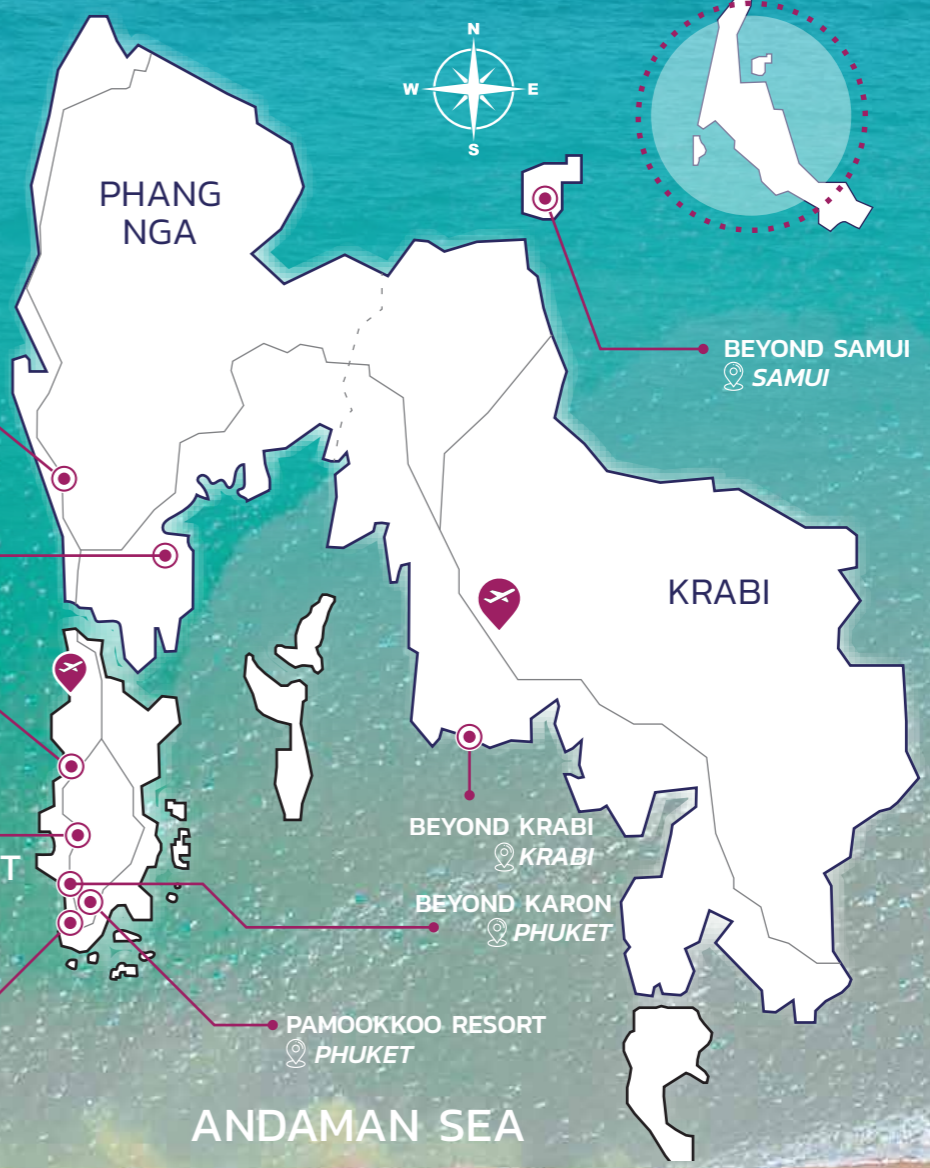

Beyond Samui  
Koh Samui , Surat Thani

## LOCATION

Located at the Northern end of Chaweng Beach, near the hustle and bustle of Koh Samui's entertainment center.

[skywalk-nangshi.beyondresort.com](http://skywalk-nangshi.beyondresort.com) [beyondskywalknangshi](https://www.instagram.com/beyondskywalknangshi) [beyondskywalknangshi](https://www.facebook.com/beyondskywalknangshi)

BEYOND PATONG  
📍 PHUKET

PHUKET ORCHID  
RESORT & SPA  
📍 PHUKET

PHUKET

BEYOND KATA  
📍 PHUKET

BEYOND KRABI  
📍 KRABI

BEYOND KARON  
📍 PHUKET

PAMOOKKOO RESORT  
📍 PHUKET

ANDAMAN SEA