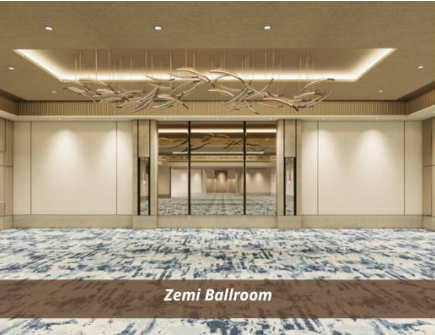

CLUB AZURE ENHANCED BENEFITS

- Exclusive Private Check-in
- Access to The Royal Palm & Ciba's Elite Rooftop Oasis
- Dedicated Personal Concierge
- Plush Robes and Slippers
- Sophisticated Coffee and Minibar Experiences
- High-Speed Premium Wi-Fi
- Nightly Turndown Service

BUNGALOW EXCLUSIVE BENEFITS

- All benefits from Club Azure
- **Jagua:** exclusive Bungalow Collection jungle experience restaurant

CLUB AZURE

WELLNESS

- 5,000 sq. ft. State-of-the-art Spa featuring 11 Treatment Rooms with Serene Nature Views
- Sauna and steam room.
- Hydrotherapy circuit and relaxation lounge
- 6,460 sq. ft. Fitness Center featuring a Yoga Studio and outdoor fitness area
- Daily wellness classes and activities

Zemi Ballroom

Prefunction Spaces

Foyer

CAPACITY - FLOOR PLANS

From vibrant, modern meeting rooms to serene outdoor lawns, our Oceanfront Resort boasts over 10,000 sq. ft. of versatile indoor and outdoor event space. **Zemí Miches All-Inclusive Resort, Curio Collection by Hilton** provides an invigorating backdrop, elevating your next meeting or event to an unforgettable experience.