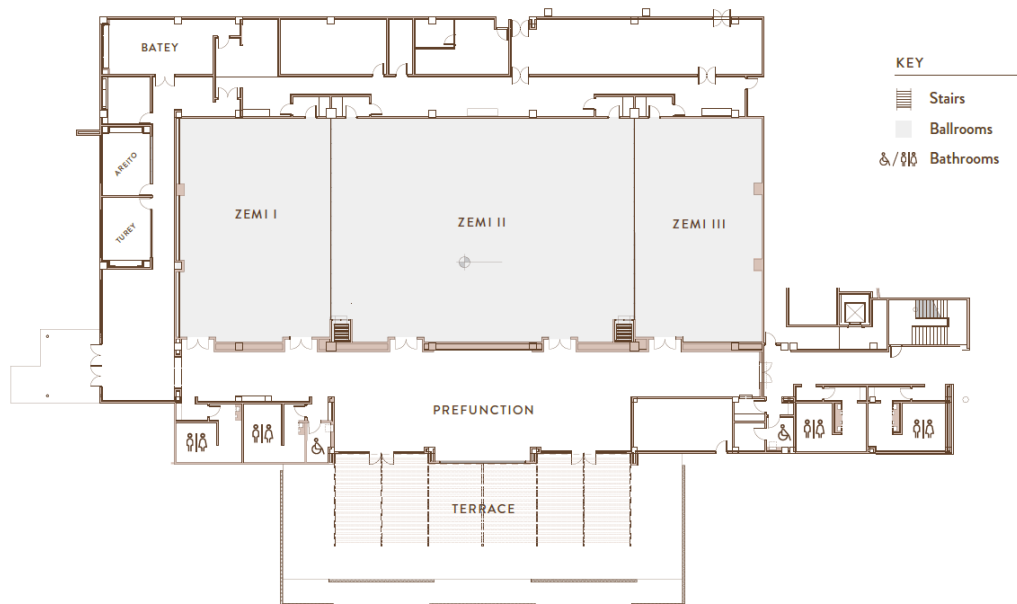

Zemi Ballroom

Prefunction Spaces

Foyer

CAPACITY - FLOOR PLANS

From vibrant, modern meeting rooms to serene outdoor lawns, our Oceanfront Resort boasts over 10,000 sq. ft. of versatile indoor and outdoor event space. **Zemí Miches All-Inclusive Resort, Curio Collection by Hilton** provides an invigorating backdrop, elevating your next meeting or event to an unforgettable experience.

Function Space	Dimensions in Meters			Dimensions in Feet			Capacities				
	Area Sq. Mts.	Length x Width	Height	Area Sq. Ft.	Length x Width	Height	Reception	Banquet	U-Shape	Theater	Classroom
Zemi Ballroom	933	19 x 49	5.5	10,044	62 x 161	18	995	770	280	1030	440
Zemi I	242	19 x 13	5.5	2,604	62 x 42	18	260	180	75	260	135
Zemi II	478	19 x 25	5.5	5,146	62 x 83	18	515	450	140	550	190
Zemi III	207	19 x 11	5.5	2,232	62 x 36	18	220	140	63	220	115
Batey	40	5 x 9	5.5	435	15 x 29	18	44	30	12	45	10
Areito	21	5 x 4	5.5	221	17 x 13	18	N/A	N/A	20	N/A	N/A
Turey	21	5 x 4	5.5	221	17 x 13	18	N/A	N/A	20	N/A	N/A