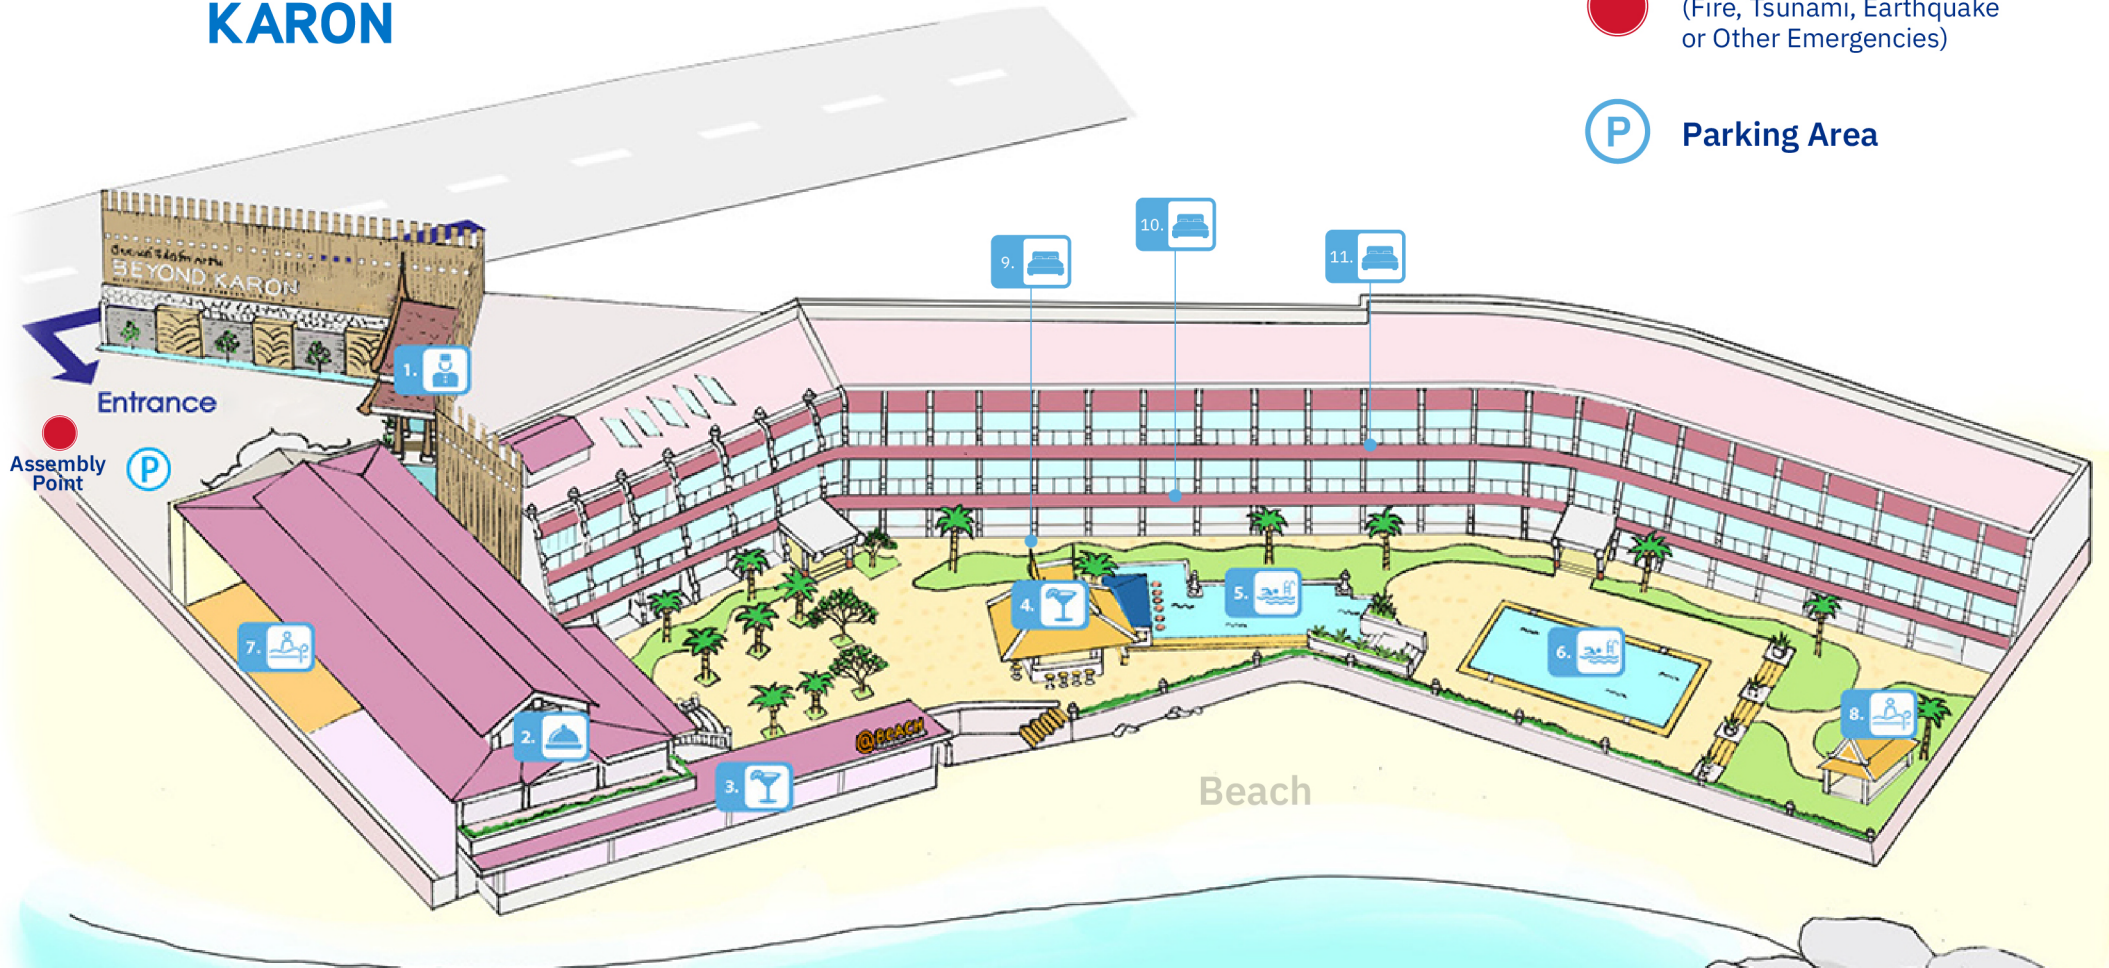

- |  |                                  |
|--|----------------------------------|
| 1. Main Entrance, Lobby                | 2. Atrium Café                   |
| 3. At Beach Bar and Restaurant         | 4. The Poolside Bar              |
| 5. Pool                                | 6. Kanda Spa                     |
| 7. Building A (Room 2101 - 2451)       | 8. Building B (Room 1101 - 1436) |
| 9. Kanda Hall (Floor 2 <sup>nd</sup> ) |                                  |

# BEYOND KARON

**Assembly Point**  
(Fire, Tsunami, Earthquake  
or Other Emergencies)

**P** Parking Area

- |  |  |
|--|--|
| 1. Main Entrance & Lobby                   | 2. Beyond Café                             |
| 3. At Beach Restaurant                     | 4. At Beach Bar                            |
| 5. Pool                                    | 6. Pool                                    |
| 7. Kanda One Massage                       | 8. Sala Spa                                |
| 9. Ground Floor (Room 101 - 125)           | 10. Floor 2 <sup>nd</sup> (Room 201 - 229) |
| 11. Floor 3 <sup>rd</sup> (Room 301 - 330) |  |

# PHUKET ORCHID Resort & Spa

by KATA GROUP

 **Assembly Point**  
(Fire, Tsunami, Earthquake  
or Other Emergencies)

 **Parking Area**

1. Main Entrance
2. Lobby
3. Le Bayon Restaurant
4. The Oriental Restaurant (1<sup>st</sup> Floor)  
& Building 7 (Room 7201 - 7321)
5. Building 1 (Room 1101 - 1419)
6. Building 2 - 3 (Room 2101 - 3412)
7. Kid's Pool
8. Building 5 (Room 5101 - 5425)
9. Activity Pool
10. Orchid Convention Hall  
/ Fitness Centre (1<sup>st</sup> Floor)
11. Building 6 (Room 6101 - 6437)
12. Kanda Spa
13. Building 4 (Room 4101 - 4425)
14. Pool Bar
15. Kid's Playground
16. Kids' Club
17. Parking Area

Beach

Andaman Sea