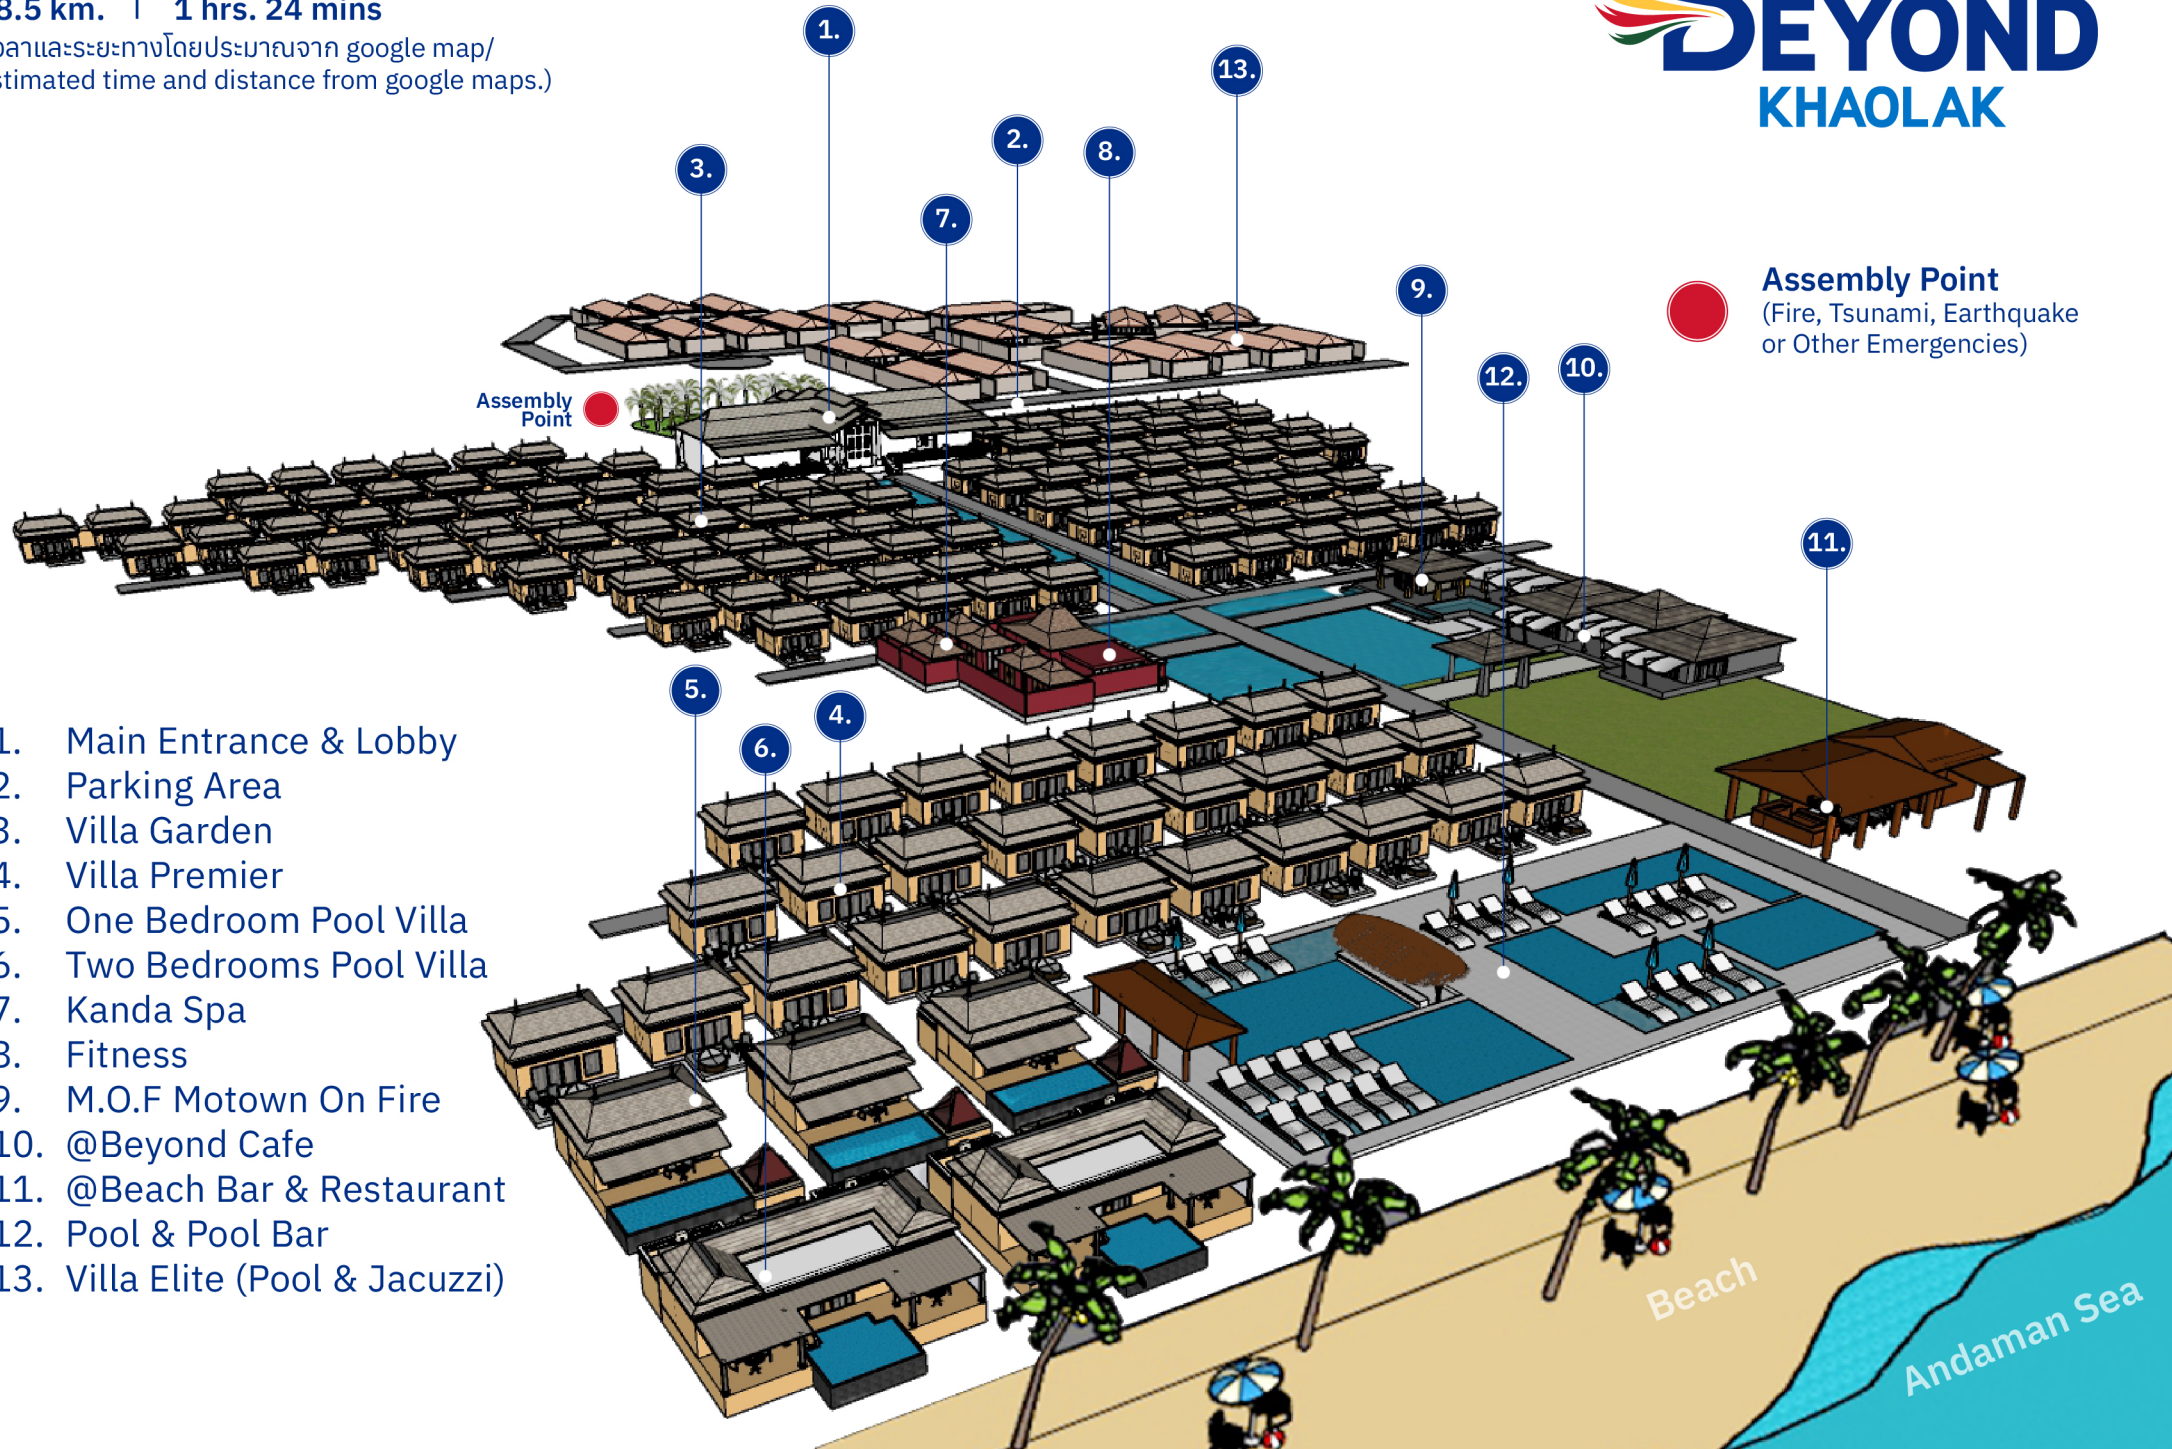

## NANGSHI

- **Assembly Point**  
(Fire, Tsunami, Earthquake or Other Emergencies)
- P **Parking Area**

1. Main Entrance & Lobby
2. Entrance to lift
3. Rub Tawan Restaurant
4. Horizon Restaurant
5. Kanda
6. Skywalk
7. Meeting Room
8. Swimming Pool & Bar
9. Fitness
10. Minimart
11. Parking Area
12. Seaview Tent(Room B0101 - B0403)
13. Forest Tent (Room B0711 - B0752)
14. Seaview Pavilion (Room B1011 - B5042)
15. Pavilion (Room B5021 - B6032)
16. Deluxe Family (Room 8811)
17. Family Seaview (Room 8833 / 8855)
18. Deluxe Forest View (Room 8822)
19. Two Bedroom Pool Villa (Room 8899 / 9999)

From **Beyond Skywalk Nangshi** to **Phuket International Airport**

**44.5 km. | 49 mins**

(เวลาและระยะทางโดยประมาณจาก google map/  
Estimated time and distance from google maps.)

From **Beyond Khaolak** to  
**Phuket International Airport**

88.5 km. | 1 hrs. 24 mins

(เวลาและระยะทางโดยประมาณจาก google map/  
Estimated time and distance from google maps.)

 **Assembly Point**  
(Fire, Tsunami, Earthquake  
or Other Emergencies)

1. Main Entrance & Lobby
2. Parking Area
3. Villa Garden
4. Villa Premier
5. One Bedroom Pool Villa
6. Two Bedrooms Pool Villa
7. Kanda Spa
8. Fitness
9. M.O.F Motown On Fire
10. @Beyond Cafe
11. @Beach Bar & Restaurant
12. Pool & Pool Bar
13. Villa Elite (Pool & Jacuzzi)

Beach

Andaman Sea