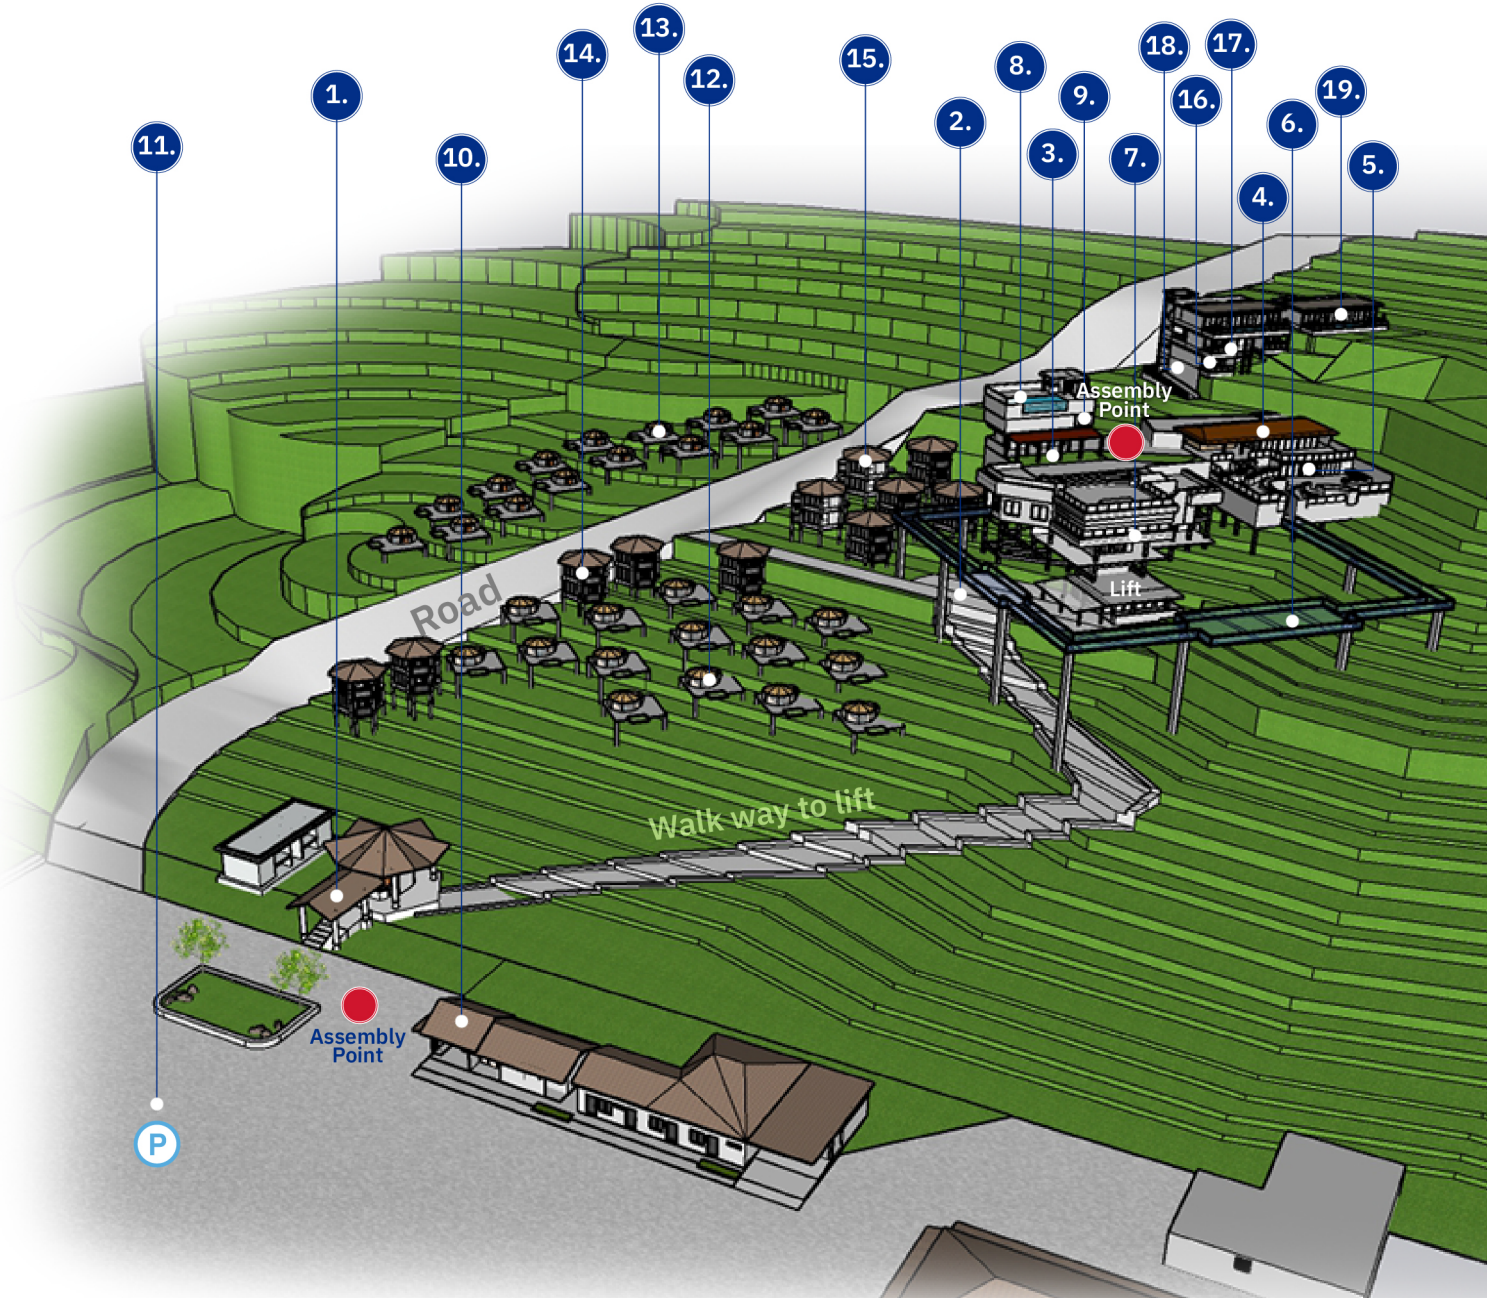

**Assembly Point**  
(Fire, Tsunami, Earthquake  
or Other Emergencies)

1. Mookoo Nest
2. Boottata Bar
3. Forrest Room
4. Pamookkoo Pamookka Room
5. Geology Room
6. Main Entrance & Lobby
7. Zoology Room
8. Adventure Pool
9. Kid's Pool
10. Fitness
11. Kids Club
12. Building 1 (Room 1101 - 1525)
13. Building 2 (Room 2101 - 2527)
14. Building 3 (Room 3101- 3716)
15. Building 5 (Room 5101 - 5726)
16. Parking Area

# BEYOND SKYWALK

## NANGSHI

- **Assembly Point**  
(Fire, Tsunami, Earthquake or Other Emergencies)
- P **Parking Area**

1. Main Entrance & Lobby
2. Entrance to lift
3. Rub Tawan Restaurant
4. Horizon Restaurant
5. Kanda
6. Skywalk
7. Meeting Room
8. Swimming Pool & Bar
9. Fitness
10. Minimart
11. Parking Area
12. Seaview Tent(Room B0101 - B0403)
13. Forest Tent (Room B0711 - B0752)
14. Seaview Pavilion (Room B1011 - B5042)
15. Pavilion (Room B5021 - B6032)
16. Deluxe Family (Room 8811)
17. Family Seaview (Room 8833 / 8855)
18. Deluxe Forest View (Room 8822)
19. Two Bedroom Pool Villa (Room 8899 / 9999)