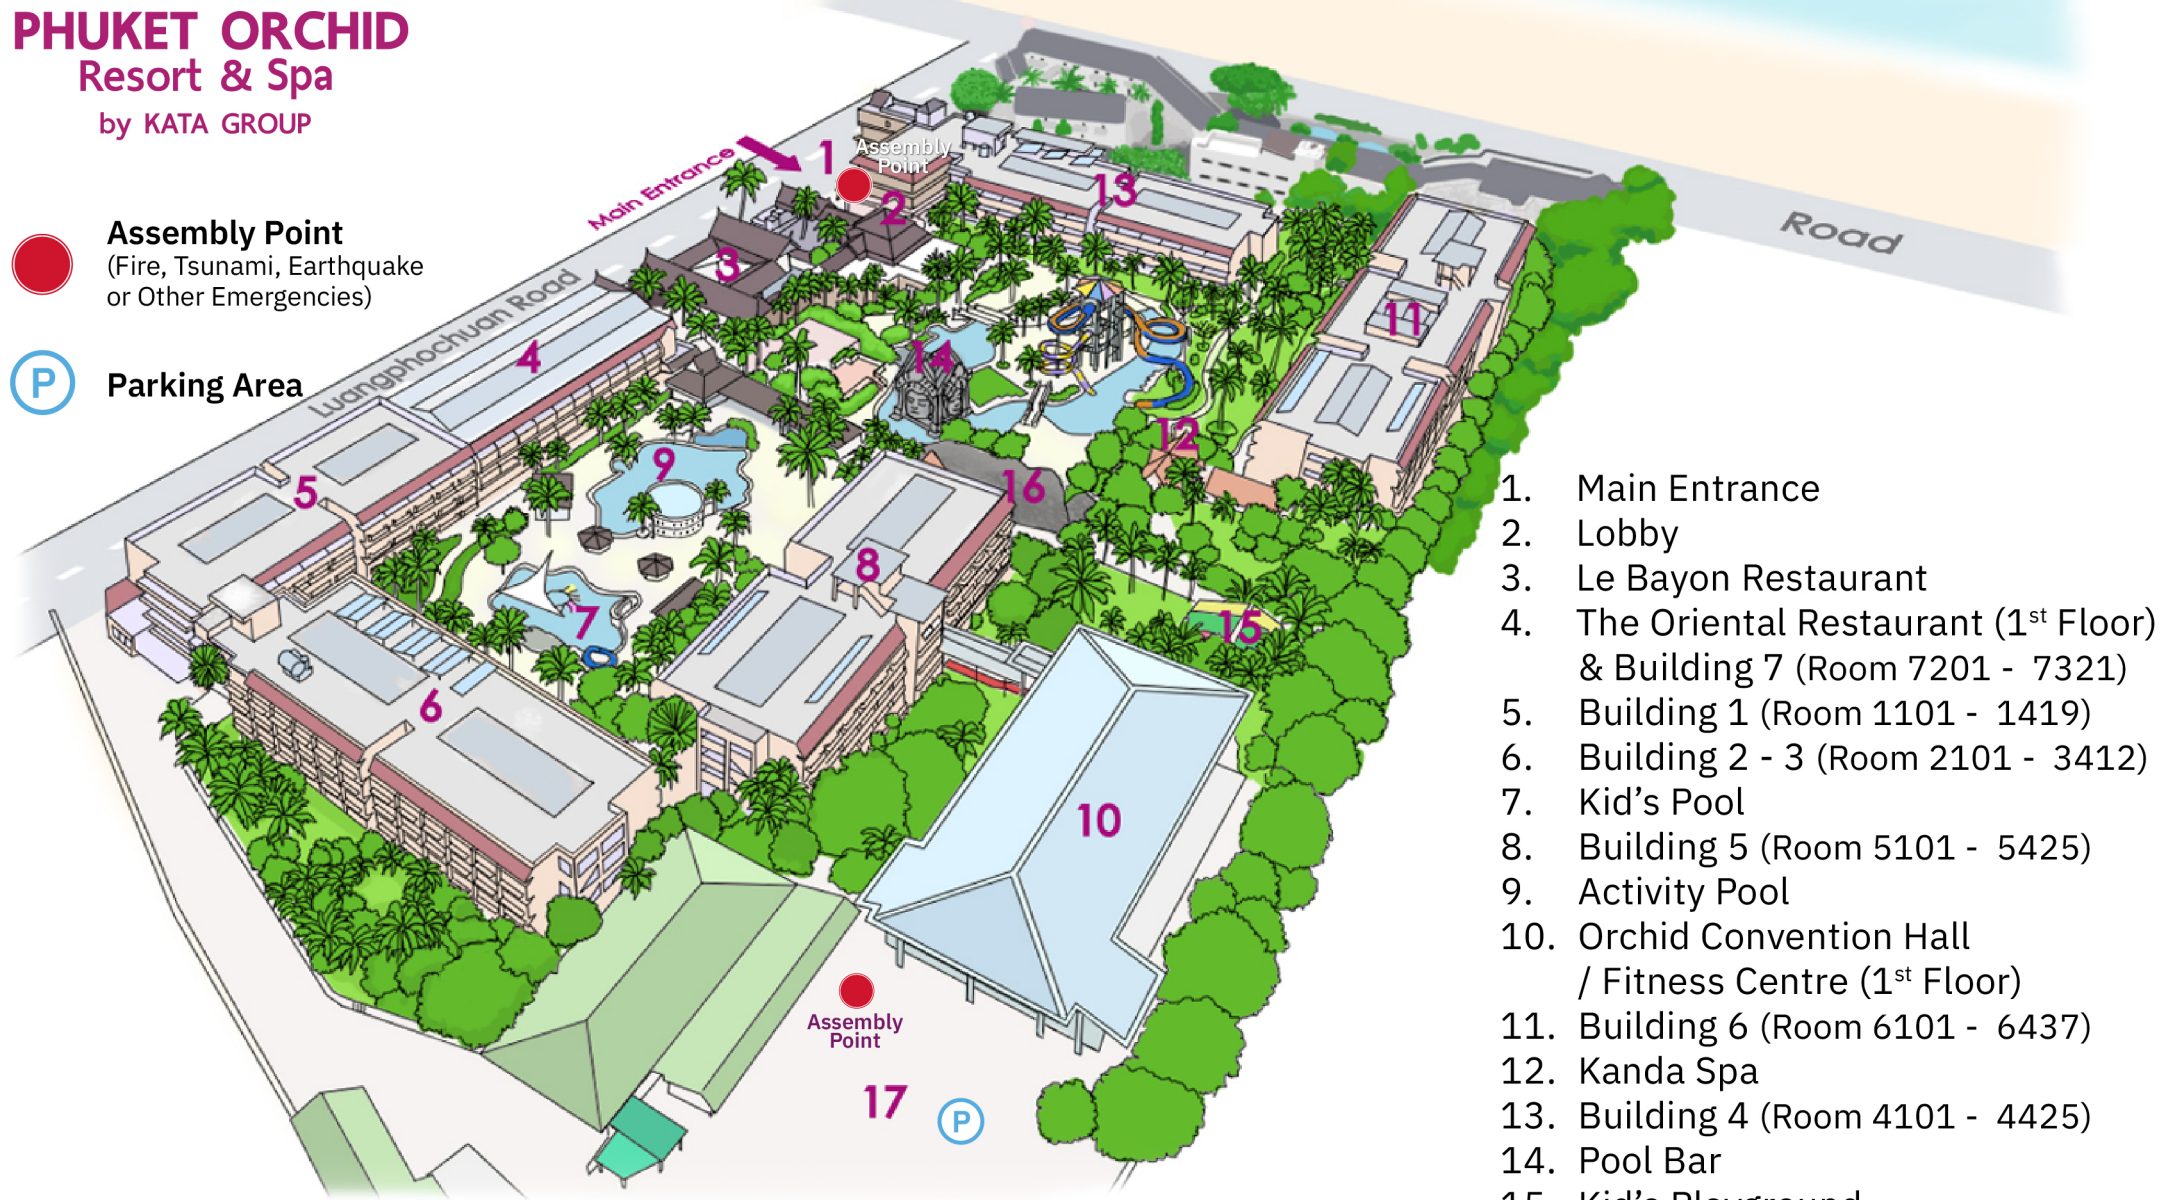

# BEYOND KARON

**Assembly Point**  
(Fire, Tsunami, Earthquake  
or Other Emergencies)

**P** Parking Area

- |  |  |
|--|--|
| 1. Main Entrance & Lobby                   | 2. Beyond Café                             |
| 3. At Beach Restaurant                     | 4. At Beach Bar                            |
| 5. Pool                                    | 6. Pool                                    |
| 7. Kanda One Massage                       | 8. Sala Spa                                |
| 9. Ground Floor (Room 101 - 125)           | 10. Floor 2 <sup>nd</sup> (Room 201 - 229) |
| 11. Floor 3 <sup>rd</sup> (Room 301 - 330) |  |

32.7 km. | 60 mins

(เวลาและระยะทางโดยประมาณจาก google map/  
Estimated time and distance from google maps.)

 **Assembly Point**  
(Fire, Tsunami, Earthquake  
or Other Emergencies)

1. Main Entrance & Lobby
2. Parking Entrance A
3. Building 1 (Room 1201 - 1407)
4. Building 2 (Room 2102 - 2407)
5. Building 3 (Room 3301 - 3311)
6. Fitness & Boxing (Ground Floor)
7. Building 4 (Room 4201 - 4311)
8. Building 5 (Room 5201 - 5319)
9. Swimming Pool & Sky Bar
10. Building 6 (Room 6201 - 6319)
11. Restaurant (Outsource)
12. 999 Mini Mart
13. Parking Entrance B
14. Beyond Street Food

# PHUKET ORCHID Resort & Spa

by KATA GROUP

 **Assembly Point**  
(Fire, Tsunami, Earthquake  
or Other Emergencies)

 **Parking Area**

1. Main Entrance
2. Lobby
3. Le Bayon Restaurant
4. The Oriental Restaurant (1<sup>st</sup> Floor)  
& Building 7 (Room 7201 - 7321)
5. Building 1 (Room 1101 - 1419)
6. Building 2 - 3 (Room 2101 - 3412)
7. Kid's Pool
8. Building 5 (Room 5101 - 5425)
9. Activity Pool
10. Orchid Convention Hall  
/ Fitness Centre (1<sup>st</sup> Floor)
11. Building 6 (Room 6101 - 6437)
12. Kanda Spa
13. Building 4 (Room 4101 - 4425)
14. Pool Bar
15. Kid's Playground
16. Kids' Club
17. Parking Area