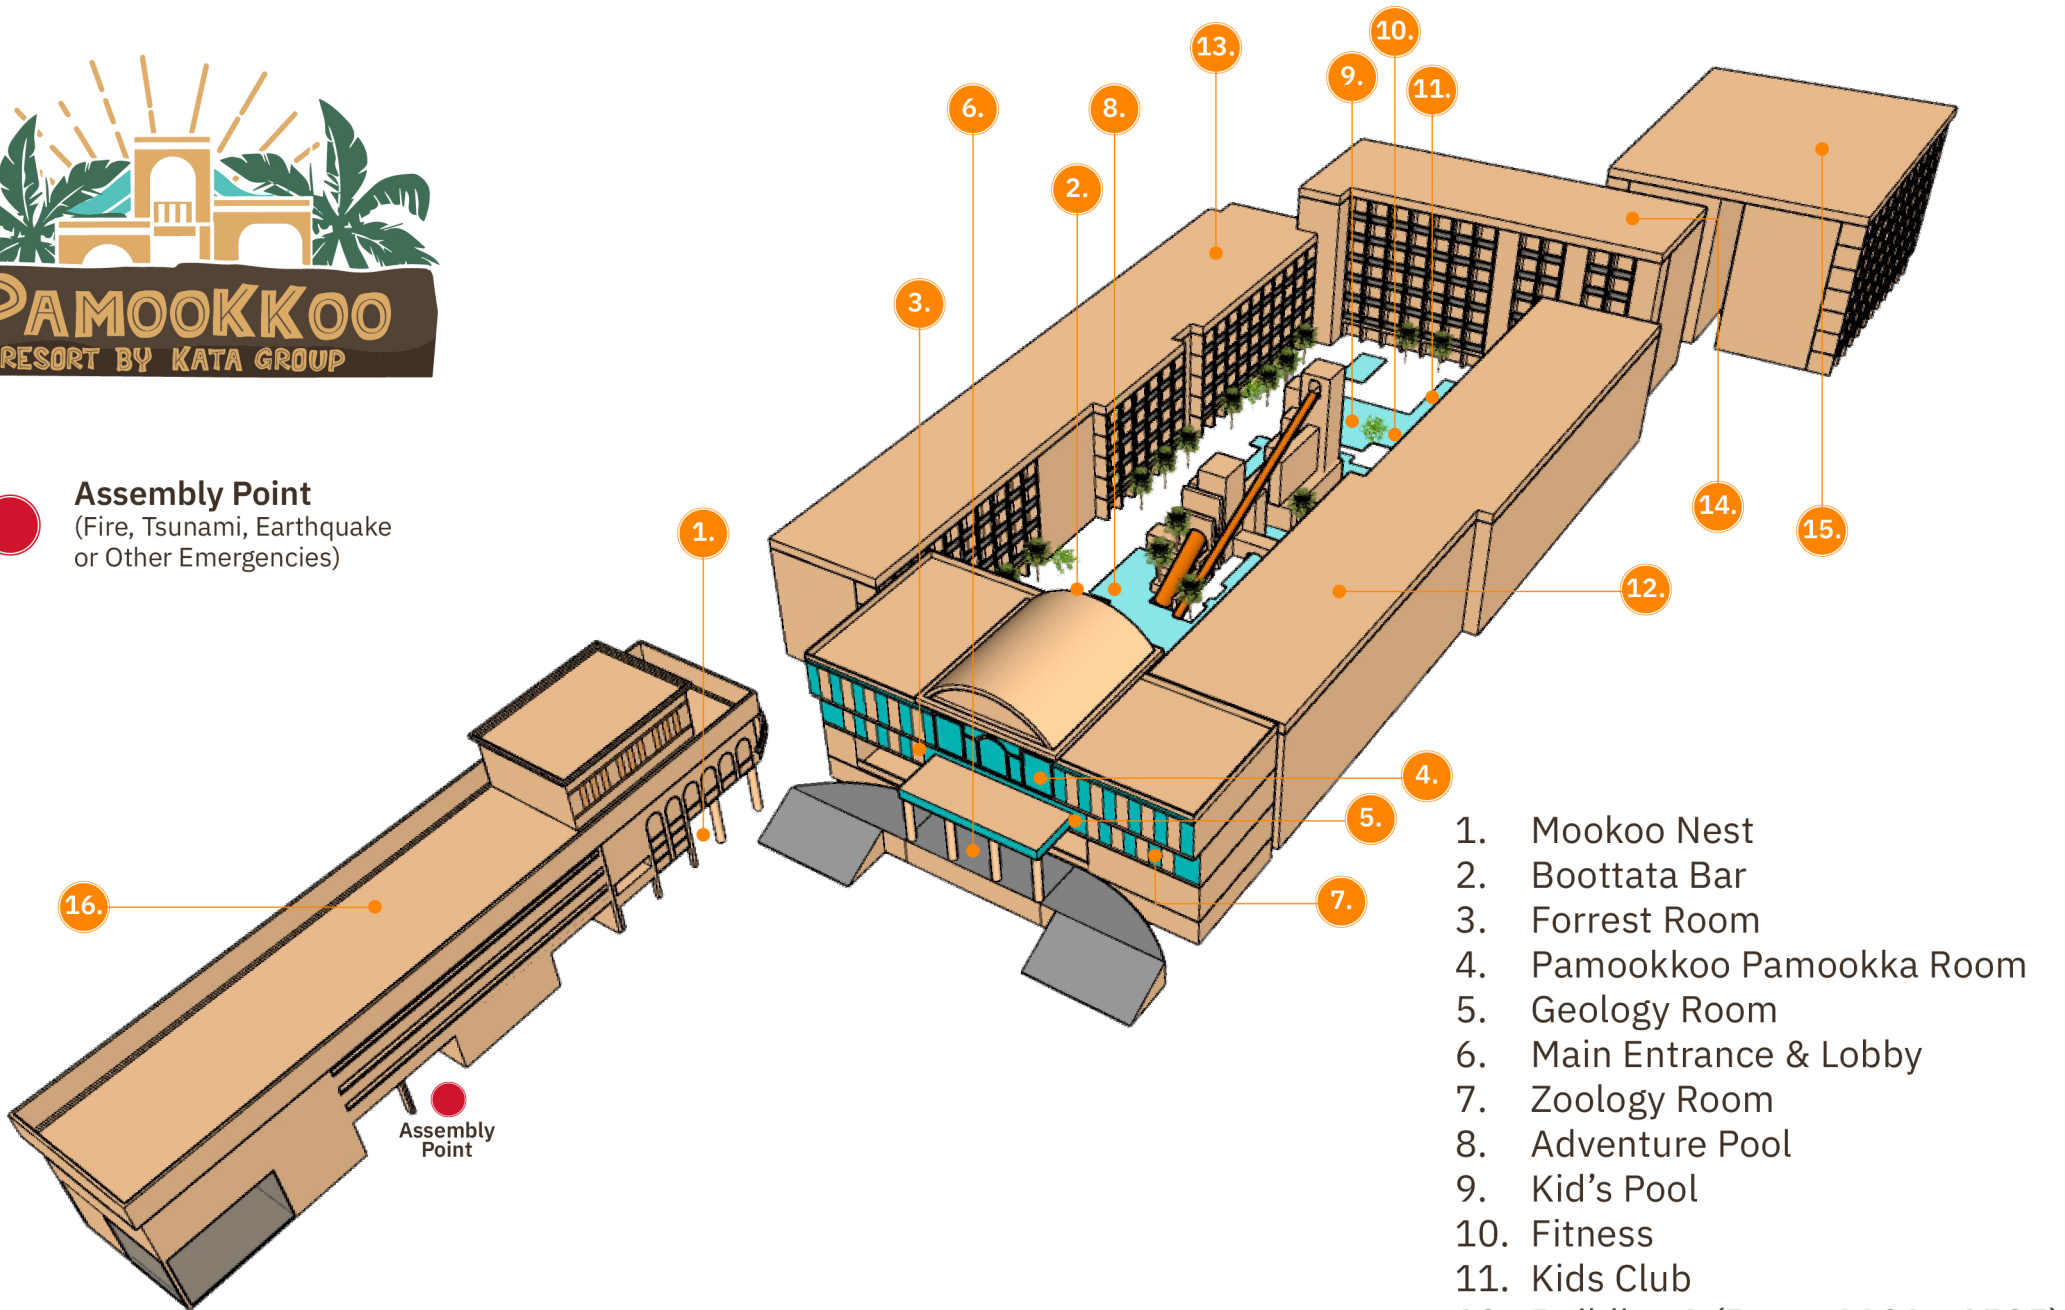

# PHUKET ORCHID Resort & Spa

by KATA GROUP

 **Assembly Point**  
(Fire, Tsunami, Earthquake  
or Other Emergencies)

 **Parking Area**

1. Main Entrance
2. Lobby
3. Le Bayon Restaurant
4. The Oriental Restaurant (1<sup>st</sup> Floor)  
& Building 7 (Room 7201 - 7321)
5. Building 1 (Room 1101 - 1419)
6. Building 2 - 3 (Room 2101 - 3412)
7. Kid's Pool
8. Building 5 (Room 5101 - 5425)
9. Activity Pool
10. Orchid Convention Hall  
/ Fitness Centre (1<sup>st</sup> Floor)
11. Building 6 (Room 6101 - 6437)
12. Kanda Spa
13. Building 4 (Room 4101 - 4425)
14. Pool Bar
15. Kid's Playground
16. Kids' Club
17. Parking Area

**Assembly Point**  
(Fire, Tsunami, Earthquake  
or Other Emergencies)

1. Mookoo Nest
2. Boottata Bar
3. Forrest Room
4. Pamookkoo Pamookka Room
5. Geology Room
6. Main Entrance & Lobby
7. Zoology Room
8. Adventure Pool
9. Kid's Pool
10. Fitness
11. Kids Club
12. Building 1 (Room 1101 - 1525)
13. Building 2 (Room 2101 - 2527)
14. Building 3 (Room 3101- 3716)
15. Building 5 (Room 5101 - 5726)
16. Parking Area