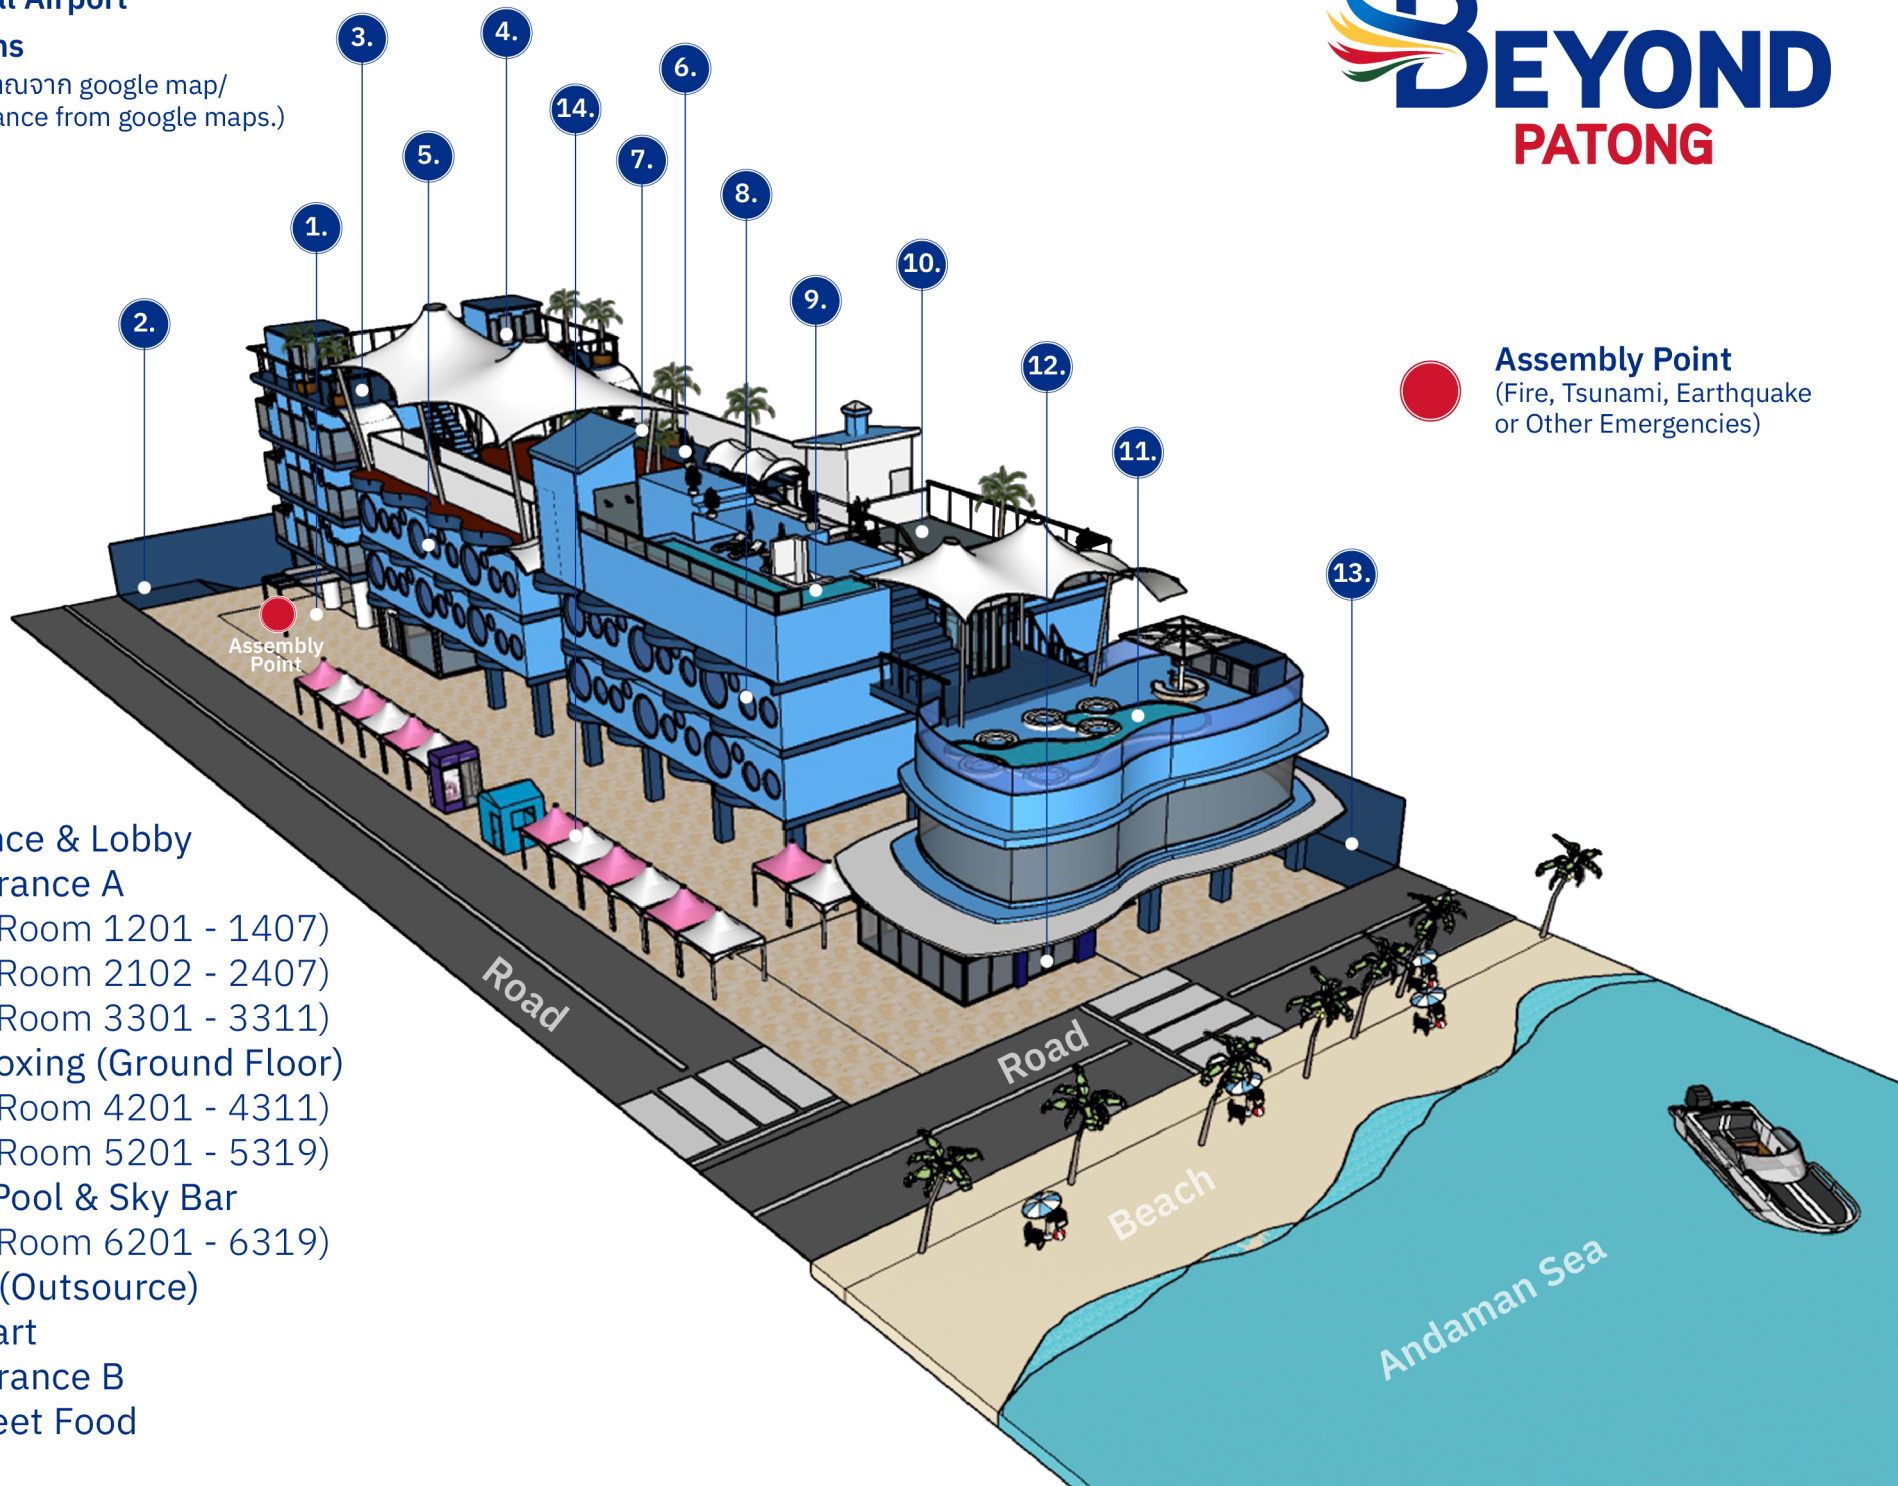

# BEYOND KARON

**Assembly Point**  
(Fire, Tsunami, Earthquake  
or Other Emergencies)

**P** Parking Area

- |  |  |
|--|--|
| 1. Main Entrance & Lobby                   | 2. Beyond Café                             |
| 3. At Beach Restaurant                     | 4. At Beach Bar                            |
| 5. Pool                                    | 6. Pool                                    |
| 7. Kanda One Massage                       | 8. Sala Spa                                |
| 9. Ground Floor (Room 101 - 125)           | 10. Floor 2 <sup>nd</sup> (Room 201 - 229) |
| 11. Floor 3 <sup>rd</sup> (Room 301 - 330) |  |

32.7 km. | 60 mins

(เวลาและระยะทางโดยประมาณจาก google map/  
Estimated time and distance from google maps.)

 **Assembly Point**  
(Fire, Tsunami, Earthquake  
or Other Emergencies)

1. Main Entrance & Lobby
2. Parking Entrance A
3. Building 1 (Room 1201 - 1407)
4. Building 2 (Room 2102 - 2407)
5. Building 3 (Room 3301 - 3311)
6. Fitness & Boxing (Ground Floor)
7. Building 4 (Room 4201 - 4311)
8. Building 5 (Room 5201 - 5319)
9. Swimming Pool & Sky Bar
10. Building 6 (Room 6201 - 6319)
11. Restaurant (Outsource)
12. 999 Mini Mart
13. Parking Entrance B
14. Beyond Street Food

# PHUKET ORCHID Resort & Spa

by KATA GROUP

 **Assembly Point**  
(Fire, Tsunami, Earthquake  
or Other Emergencies)

 **Parking Area**

1. Main Entrance
2. Lobby
3. Le Bayon Restaurant
4. The Oriental Restaurant (1<sup>st</sup> Floor)  
& Building 7 (Room 7201 - 7321)
5. Building 1 (Room 1101 - 1419)
6. Building 2 - 3 (Room 2101 - 3412)
7. Kid's Pool
8. Building 5 (Room 5101 - 5425)
9. Activity Pool
10. Orchid Convention Hall  
/ Fitness Centre (1<sup>st</sup> Floor)
11. Building 6 (Room 6101 - 6437)
12. Kanda Spa
13. Building 4 (Room 4101 - 4425)
14. Pool Bar
15. Kid's Playground
16. Kids' Club
17. Parking Area

Beach

Andaman Sea