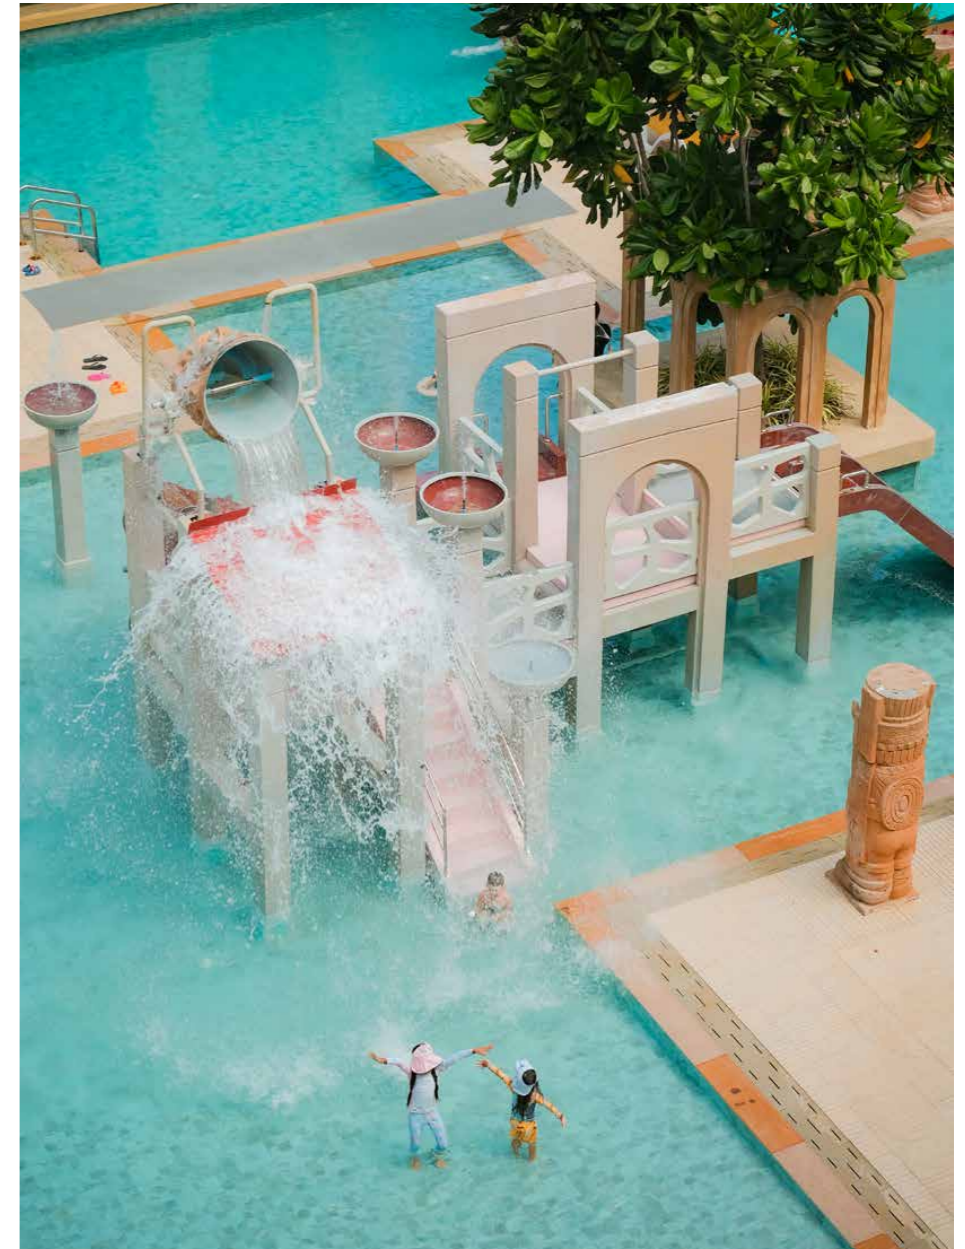

Pamookkoo Resort
Phuket, Thailand

LOCATION

Pamookkoo Resort is located in the middle of Kata Beach, a couple of minutes walk from the Andaman Sea, and surrounded by shopping and entertainment options.

POINT OF INTEREST	km	min
Kata Beach	0.4	2 (walk)
Patong Beach	9.6	17
Phuket Town	15.3	31

Pamookkoo Resort

Phuket , Thailand

UNIQUE SELLING POINT

Friend & Family concept: Adjoining and connecting rooms are preferred by friends & family, and children zones that are completely safe for all ages.

Water Park: A big water slide in a unique and beautiful design for a mesopotamia style.

MICE & Convention: Meet in confidence and style at one of our 7 multifunctional rooms and enjoy value-added benefits