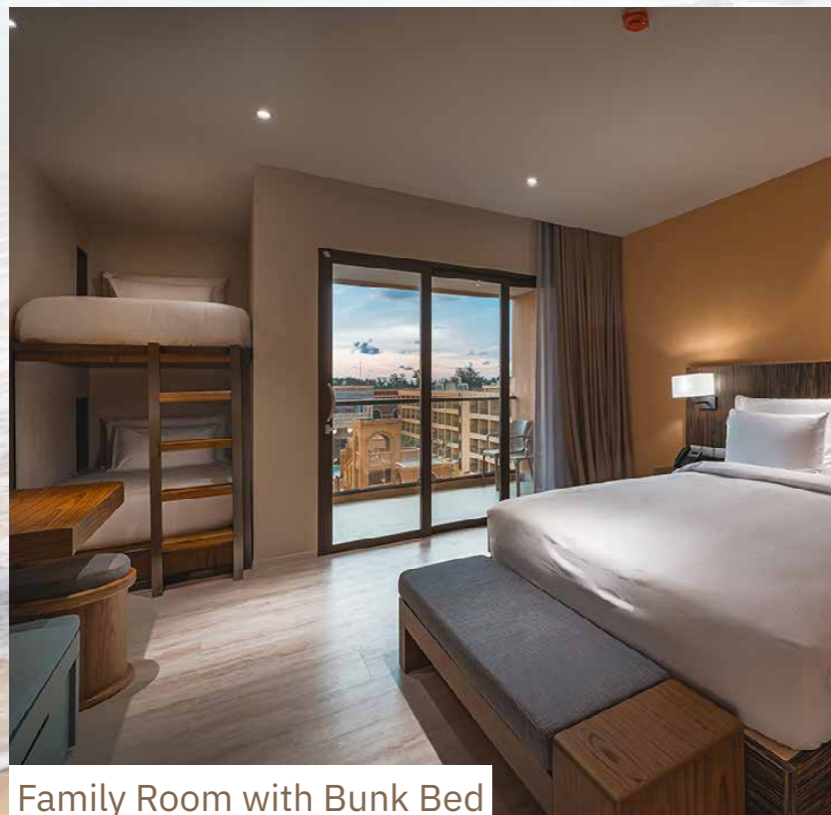

Deluxe

Deluxe

Family Room with Bunk Bed

Deluxe Premier

PAMOOKKOO RESORT ROOM

Accommodation: 508
Room Type: 6

Room Type	Unit	Sqm	Person A+C
Deluxe	116	32.8	3+1
Deluxe Pool	26	32.8	3+1
Deluxe Premier	112	38.5	3
Deluxe Premier Pool	30	38.5	3
Family Room with Bunk Bed	220	39	2+2
Suite	4	77	-