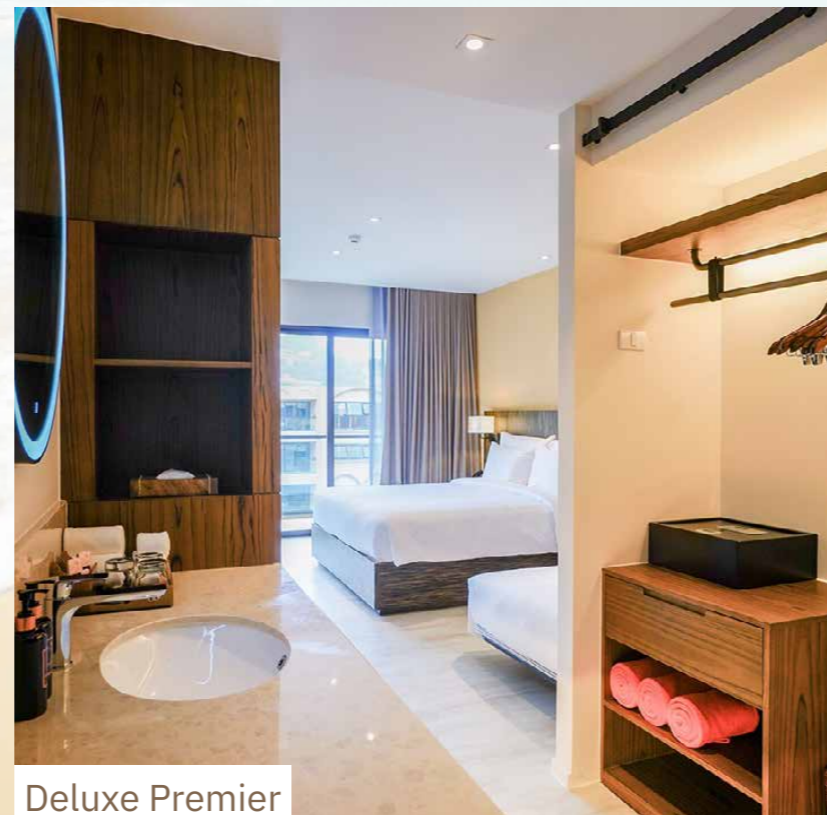

Deluxe

Deluxe

Family Room with Bunk Bed

Deluxe Premier

PAMOOKKOO RESORT ROOM

Accommodation: 508
Room Type: 6

Room Type	Unit	Sqm	Person A+C
Deluxe	116	32.8	3+1
Deluxe Pool	26	32.8	3+1
Deluxe Premier	112	38.5	3
Deluxe Premier Pool	30	38.5	3
Family Room with Bunk Bed	220	39	2+2
Suite	4	77	-