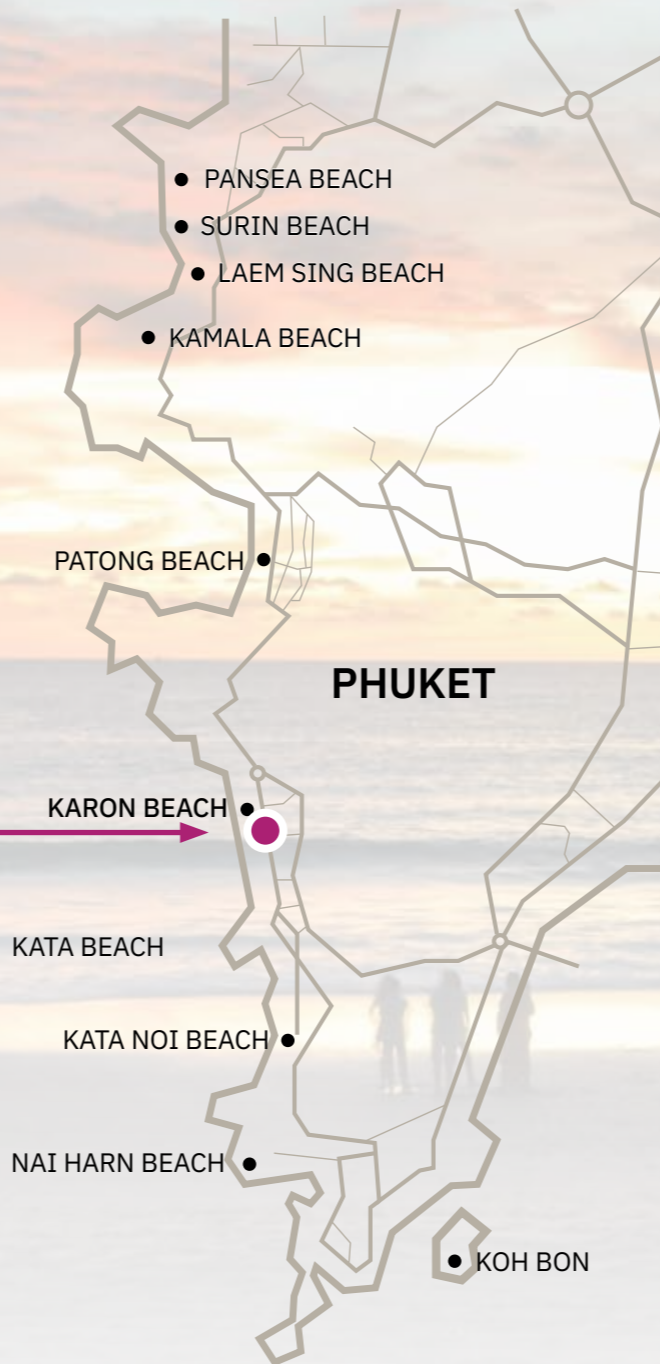

Phuket Orchid Resort and Spa
Phuket, Thailand

LOCATION

Phuket Orchid Resort and Spa is located in the middle of Karon Beach, a couple of minutes walk from the Andaman Sea, and surrounded by shopping and entertainment options.

POINT OF INTEREST	km	min
Central Phuket Festival	16.8	27
Chalong Temple	9.3	15
Patong Beach	7.8	13
Promthep Cape	12.4	22
Karon View Point	5.2	11
Karon Beach	0.35	1

Phuket International Airport

47.1 km

62 min