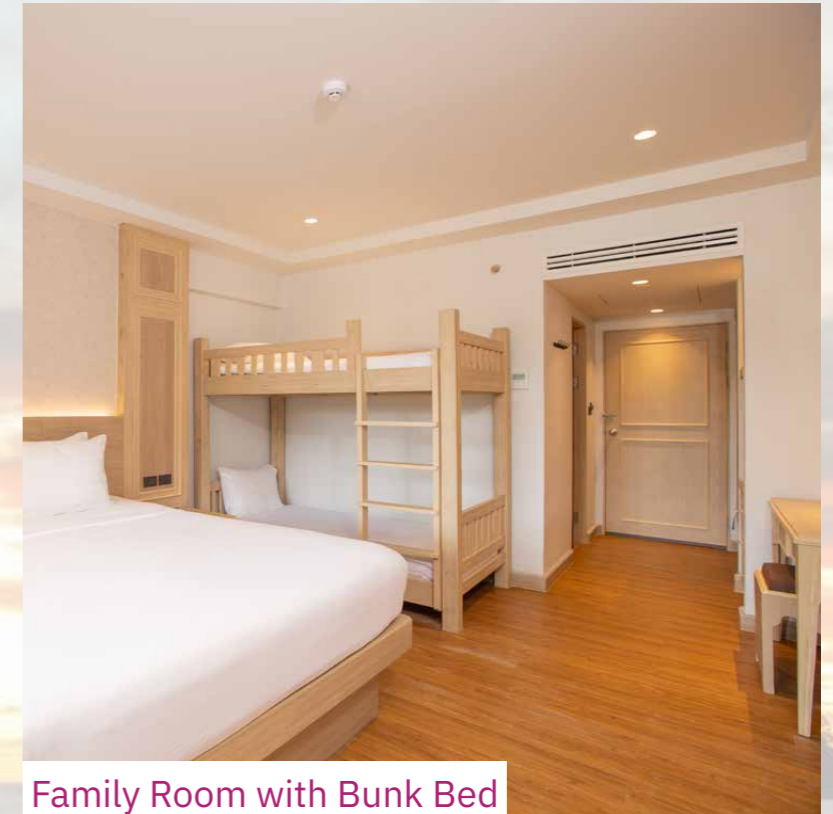

Phuket , Thailand

UNIQUE SELLING POINT

Friend & Family concept: Adjoining and connecting rooms are preferred by friends & family, and children zones that are completely safe for all ages.

Location: Make your family trip more enjoyable with easy access to the beach and many dining options just a few steps away.

Water Park: Three separate swimming pools and a big water slide for kids and adults.

Deluxe

Family Room with Bunk Bed

Pool Access

Pool Access

PHUKET ORCHID RESORT AND SPA ROOM

Accommodation: 524
Room Type: 6

Room Type	Unit	Sqm	Person A+C
Deluxe	199	116	3+1
Deluxe Poolview	120	35	3+1
Pool Access	12	35	2
Family Triple	111	35	3+1
Family Room with Bunk Bed	35	38	2+2
Family Double King	47	38	4

Extra Bed:
• Adult 1,500.-
• Child 750.-