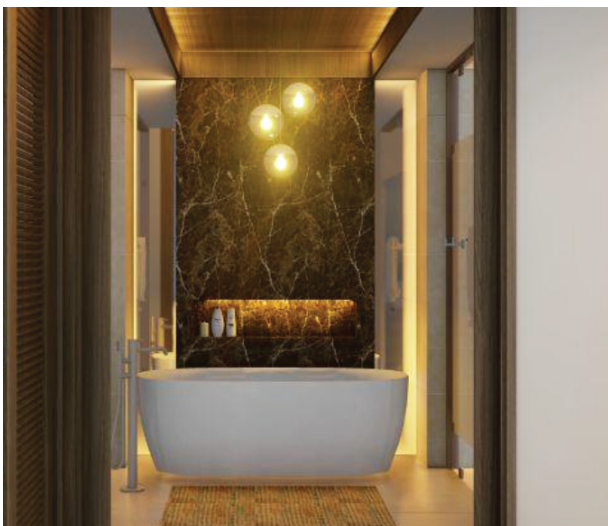

For additional information contact us at 809-523-8698

1-800-877-3643 (USA) | 786-735-1901 (Europe) | res1@ccampo.com.do

La Romana, Dominican Republic | WWW.CASADECAMPO.COM.DO