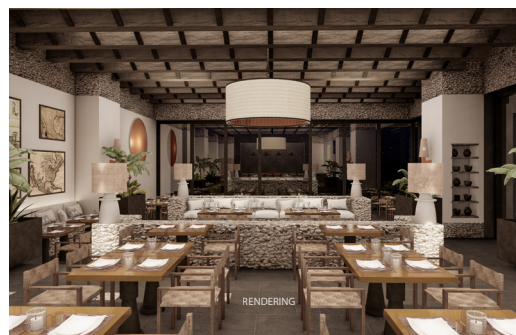

SECRETS® *Impression*
Moxché
PLAYA DEL CARMEN
BY AMR™ COLLECTION

RENDERING

Quick Facts

198 Luxury Suites

12 Pools

3 Man-made cenotes

14 Dining options

11 Bars

6 Wedding Locations

Total Event Space:
12,711 Sq. Ft

Resort Address

Carretera Playa del Carmen-
Cancun KM 294, Corasol 77714
Playa del Carmen, Q Roo

Contact Us

SecretsResorts.com
sales.sepdc@secretsresorts.com

Secrets Impression Moxché Playa del Carmen welcomes you to discover the most elevated level of all-inclusive luxury with the introduction of the Impression concept to the Secrets portfolio. For those seeking the highest level of luxury, unmatched service and renowned cuisine, the Impression concept offers large, upscale suites and extravagant beachfront villas with a more private, personalized experience for the most discerning travelers. Located within Corasol, a gated residential community, the resort is a mere 40 minutes from Cancun International Airport. The 18-hole Gran Coyote Golf Course designed by PGA-Legend and member of the Hall of Fame, Nick Price, also resides within the community. Impression Moxché guests enjoy the inclusions and amenities provided by the Unlimited-Luxury® experience, including gourmet dining, premium spirits and 24-hour room and concierge services. They will also enjoy access to the luxurious Impression Lounge, 360-degree view rooftop pool, bar, and a premier beach area. Additionally, Impression guests receive full exchange privileges to the adjoining Secrets Moxché Playa Del Carmen Resort & Spa.

Restaurants